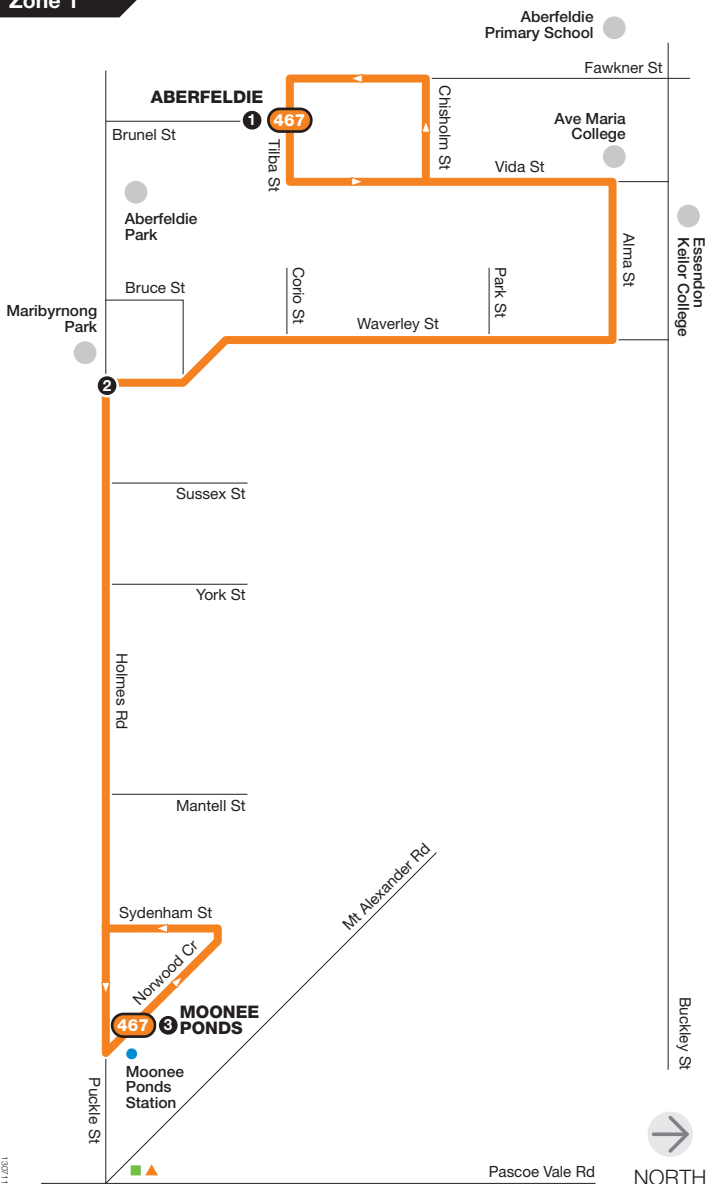

Aberfeldie – Moonee Ponds

Route 467 via Holmes Rd

Zone 1

13/07/11

Ticketing zone

For further information call
131 638 / (TTY) 9619 2727
 (6am–midnight daily) or visit
metlinkmelbourne.com.au
 MAP NOT TO SCALE