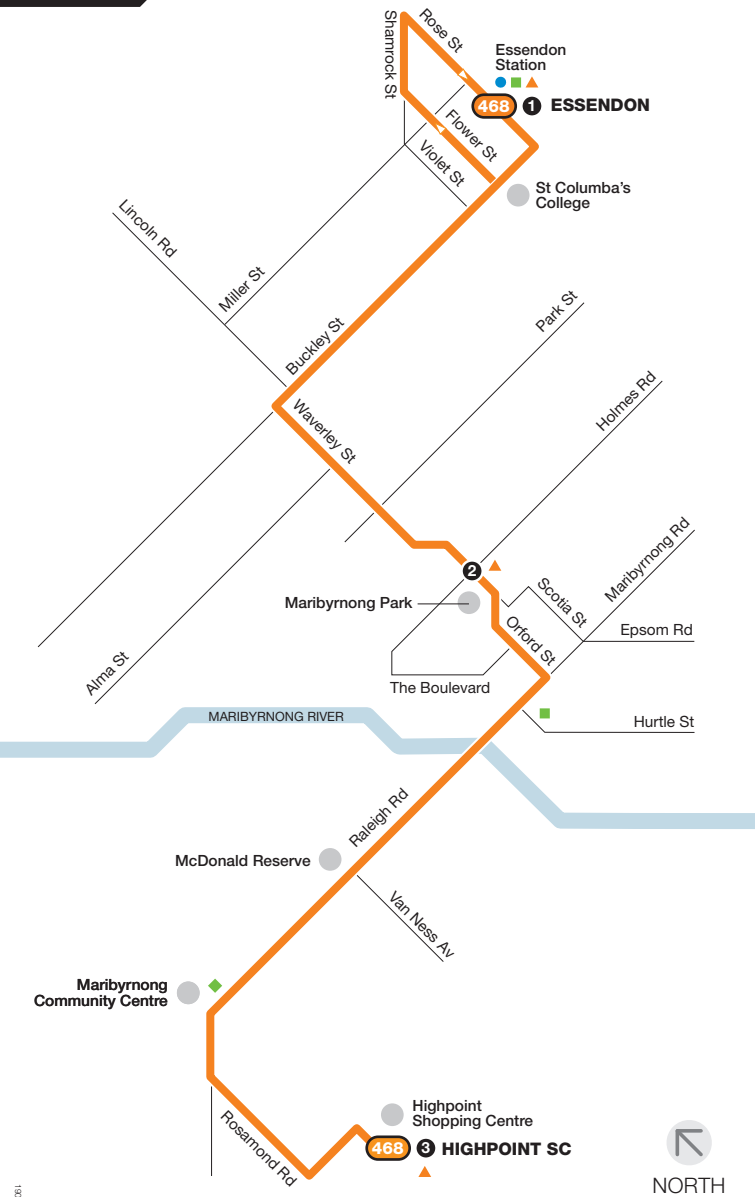

Essendon to Highpoint SC

Route 468 via Maribyrnong

Zone 1

116031

Ticketing zone

Zone 1

Connecting train
Connecting tram
Connecting bus
Timing point

For further information call
131 638 / (TTY) 9619 2727
(6am-midnight daily) or visit
metlinkmelbourne.com.au

MAP NOT TO SCALE