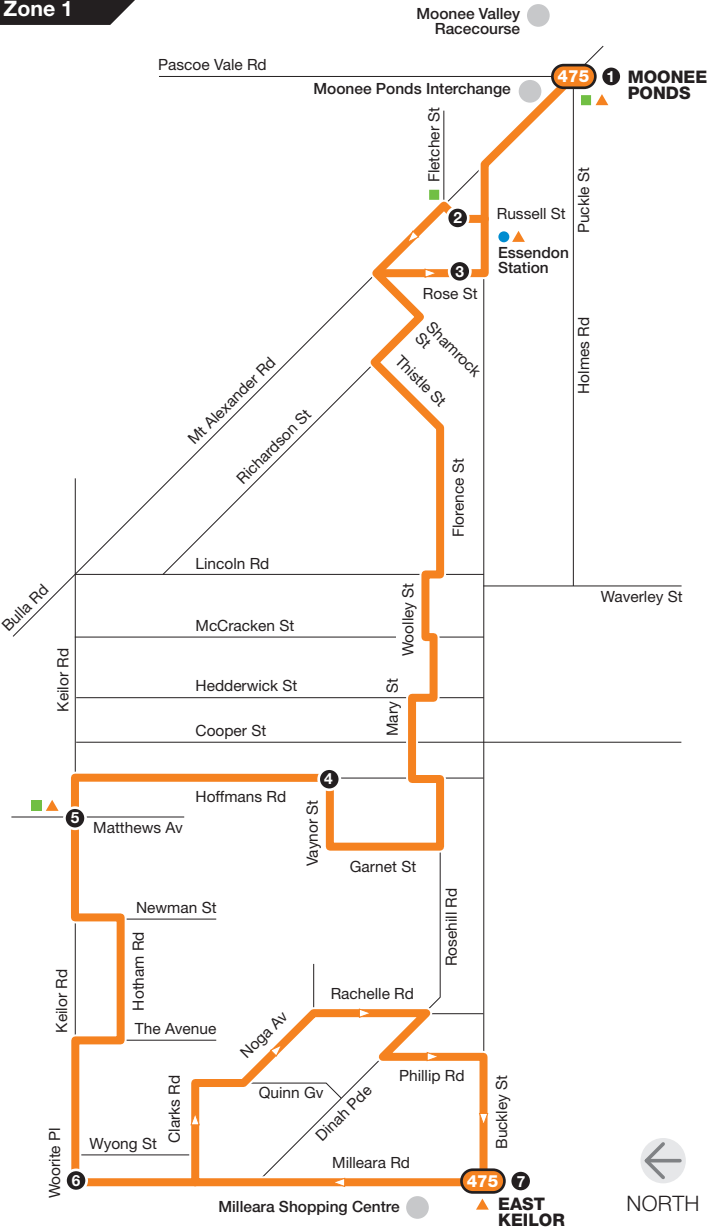

Moonee Ponds – East Keilor

Route 475 via Essendon > Niddrie

Zone 1

903/2120

Ticketing zones

Zone 1
 Zone 1 or 2
 Zone 2
● Connecting train
■ Connecting tram
▲ Connecting bus
1 Timing point

For further information call 131 638 / (TTY) 9619 2727 (6am–midnight daily) or visit metlinkmelbourne.com.au

MAP NOT TO SCALE