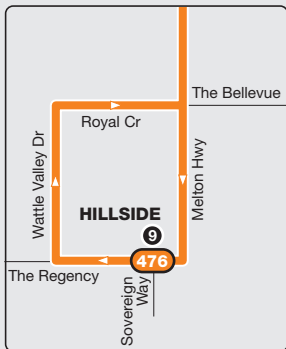

Moonee Ponds – Hillside

Route 476 via Taylors Lakes > Watergardens SC

Zone 1

Zone 1 or 2

Zone 2

Hillside inset

See Hillside inset

Ticketing zones

Zone 1
Zone 1 or 2
Zone 2

Connecting train
Connecting V/Line train
Connecting tram
Connecting bus
Timing point

For further information call
131 638 / (TTY) 9619 2727
(6am–midnight daily) or visit
metlinkmelbourne.com.au
MAP NOT TO SCALE