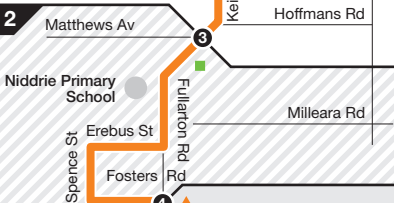

Moonee Ponds – Hillside

Route 476 via Taylors Lakes > Watergardens SC

Zone 1

Zone 1 or 2

Zone 2

Hillside inset

See Hillside inset

Ticketing zones

Zone 1
Zone 1 or 2
Zone 2

Connecting train
Connecting V/Line train
Connecting tram
Connecting bus
Timing point

For further information call
131 638 / (TTY) 9619 2727
(6am–midnight daily) or visit
metlinkmelbourne.com.au
MAP NOT TO SCALE