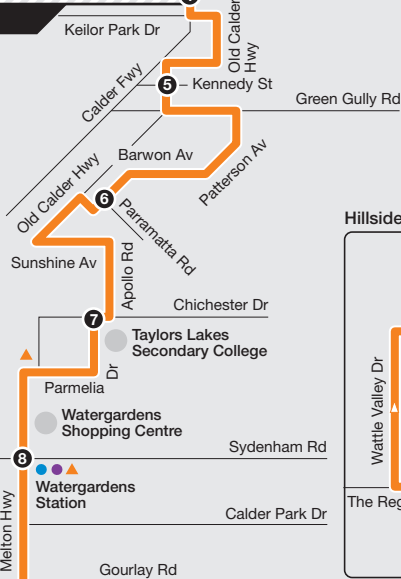

Moonee Ponds – Hillside

Route 476 via Taylors Lakes > Watergardens SC

Zone 1

Zone 1 or 2

Zone 2

Hillside inset

See Hillside inset

Ticketing zones

Zone 1
Zone 1 or 2
Zone 2

Connecting train
Connecting V/Line train
Connecting tram
Connecting bus
Timing point

For further information call
131 638 / (TTY) 9619 2727
(6am–midnight daily) or visit
metlinkmelbourne.com.au
MAP NOT TO SCALE