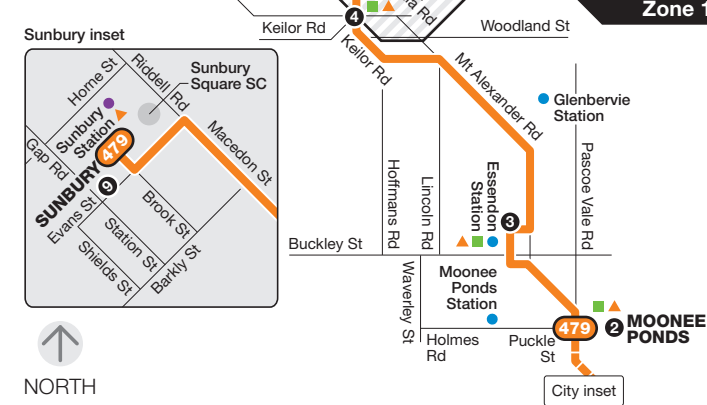

Route 479 via Essendon > Airport West > Niddrie > Bulla

Zone 2

Route extension

Zone 1 or 2

Zone 1

Ticketing zones

Zone 1

Zone 1 or 2

Zone 2

Connecting train

Connecting V/Line train

Connecting tram

Connecting bus

Timing point

For further information call **131 638 / (TTY) 9619 2727** (6am–midnight daily) or visit metlinkmelbourne.com.au

MAP NOT TO SCALE