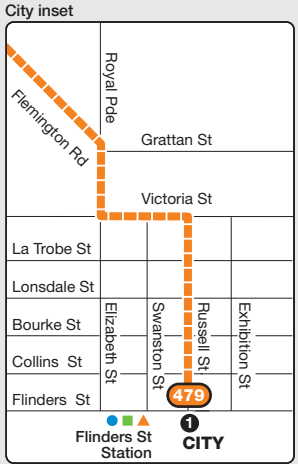

Route 479 via Essendon > Airport West > Niddrie > Bulla

Zone 2

Route extension

Zone 1 or 2

Zone 1

Ticketing zones

Zone 1

Zone 1 or 2

Zone 2

Connecting train

Connecting V/Line train

Connecting tram

Connecting bus

Timing point

For further information call **131 638 / (TTY) 9619 2727** (6am–midnight daily) or visit metlinkmelbourne.com.au

MAP NOT TO SCALE