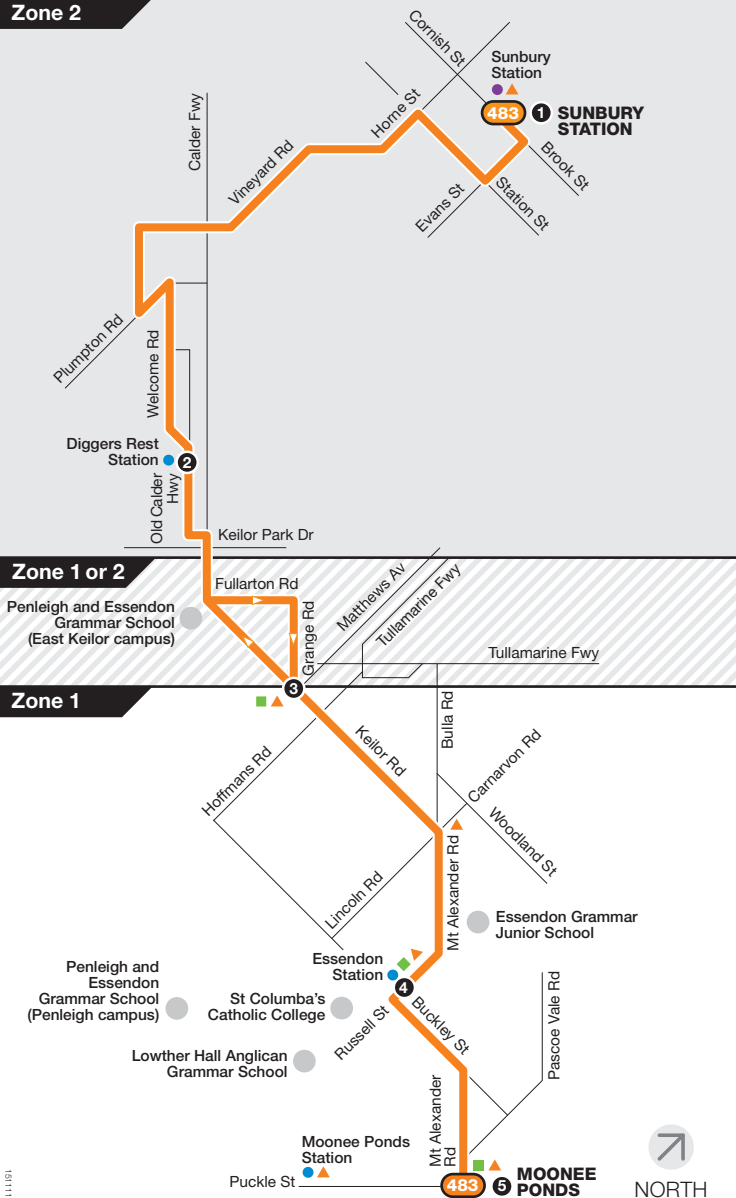

Sunbury Station – Moonee Ponds

Route 483 via Diggers Rest

Zone 2

151111

Ticketing zones

For further information call 131 638 / (TTY) 9619 2727 (6am–midnight daily) or visit metlinkmelbourne.com.au
MAP NOT TO SCALE