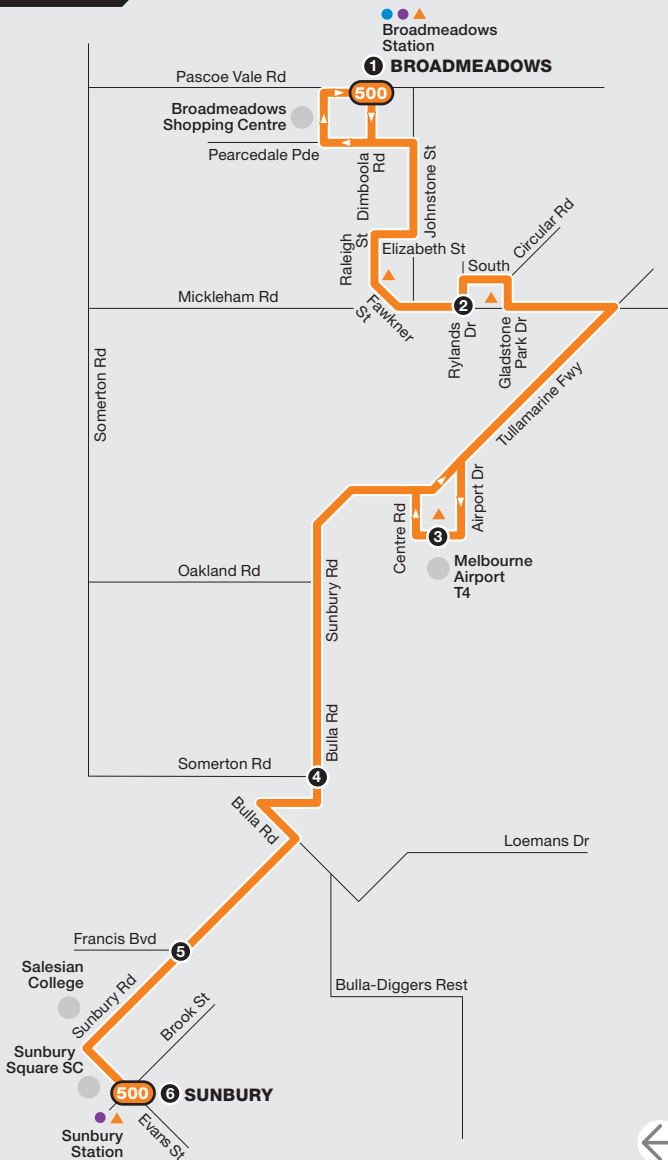

Broadmeadows – Sunbury

Route 500 via Gladstone Park > Melbourne Airport

Zone 2

NORTH

Ticketing zones

Zone 1

Zone 1 or 2

Zone 2

Connecting train

Connecting V/Line train

Connecting tram

Connecting bus

Timing point

For further information call 131 638 / (TTY) 9619 2727 (6am-midnight daily) or visit metlinkmelbourne.com.au

MAP NOT TO SCALE