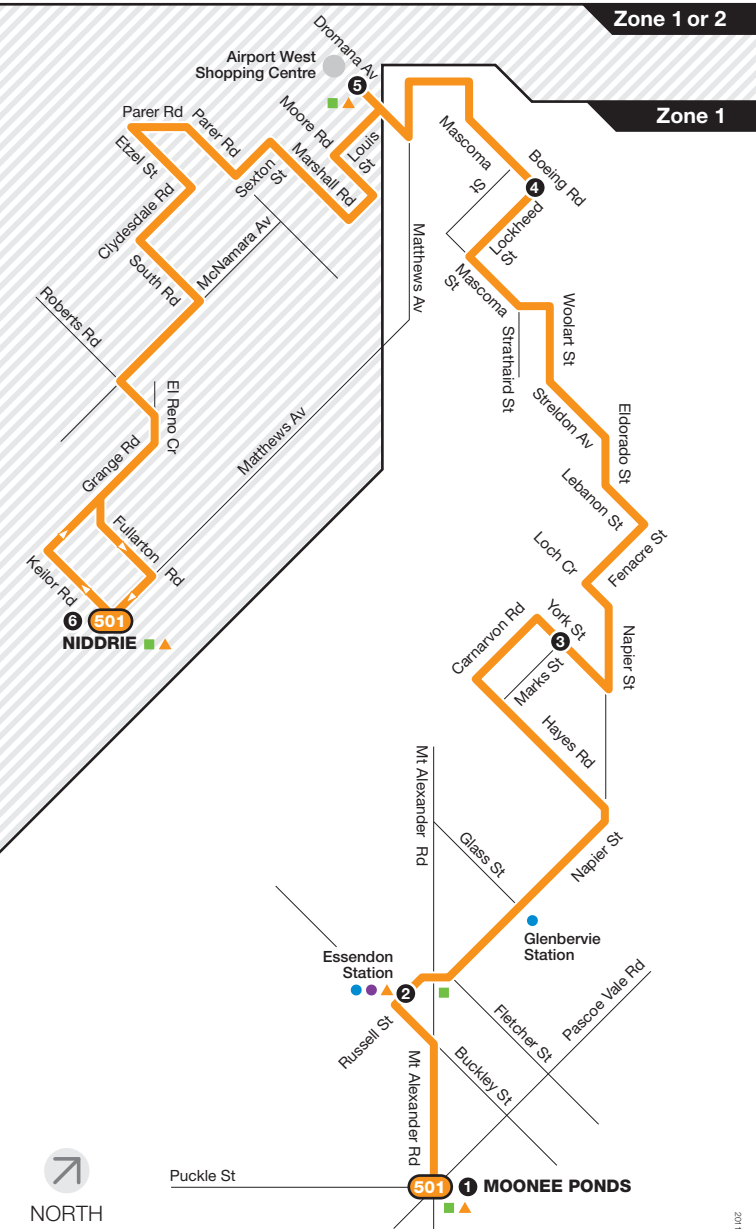

Moonee Ponds – Niddrie

Route 501 via Strathmore

Zone 1 or 2

Zone 1

Ticketing zones

Zone 1

Zone 1 or 2

Zone 2

Connecting train

Connecting V/Line train

Connecting tram

Connecting bus

Timing point

For further information call 131 638 / (TTY) 9619 2727 (6am–midnight daily) or visit metlinkmelbourne.com.au

MAP NOT TO SCALE