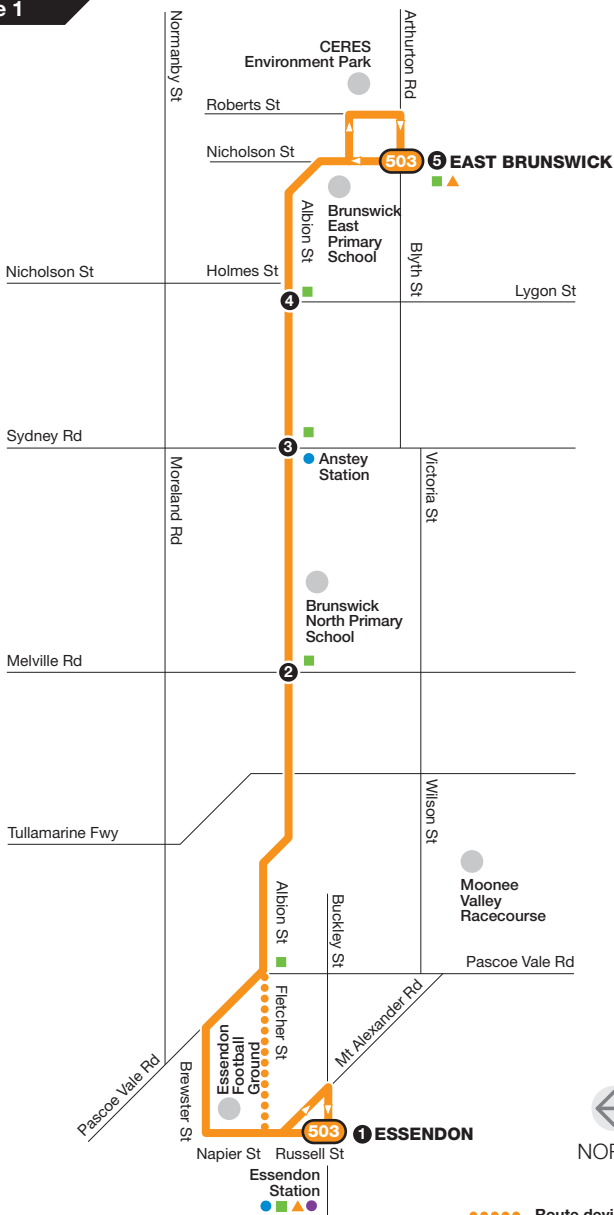

# Essendon – East Brunswick

Route 503 via Brunswick

Zone 1

Ticketing zones

For further information call 131 638 / (TTY) 9619 2727 (6am–midnight daily) or visit [metlinkmelbourne.com.au](http://metlinkmelbourne.com.au)

MAP NOT TO SCALE