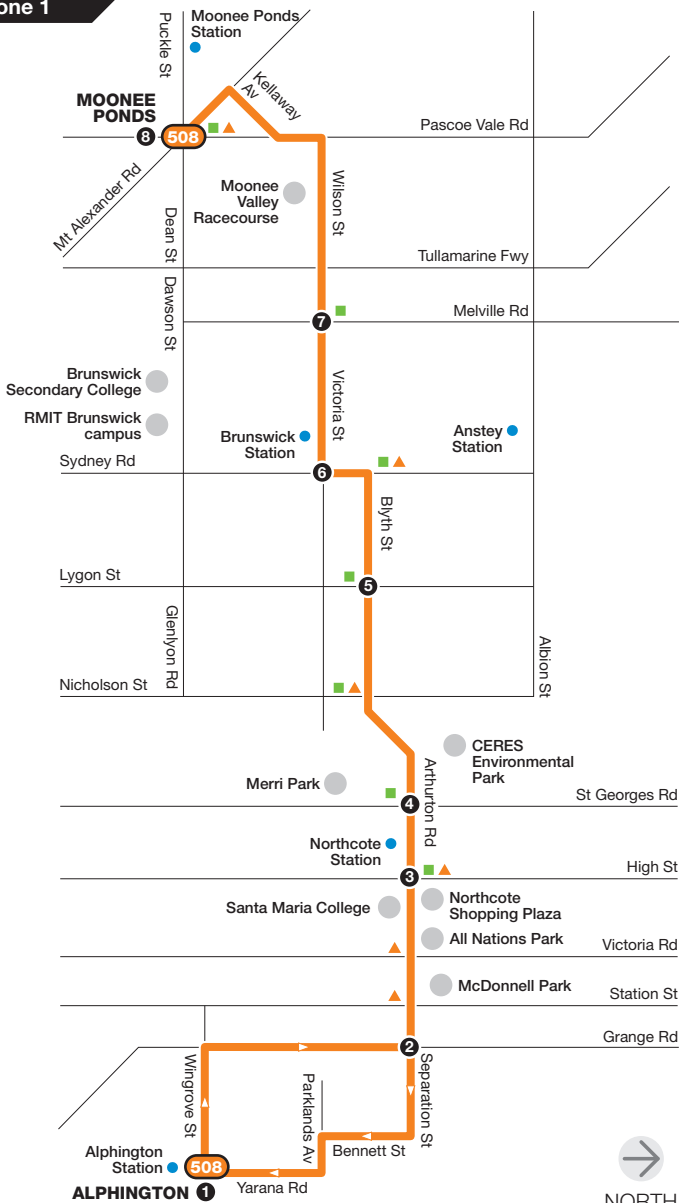

Alphington – Moonee Ponds

Route 508 via Northcote > Brunswick

Zone 1

Ticketing zones

Zone 1

Zone 1 or 2

Zone 2

Connecting train

Connecting tram

Connecting bus

Timing point

For further information call 131 638 / (TTY) 9619 2727 (6am–midnight daily) or visit metlinkmelbourne.com.au

MAP NOT TO SCALE