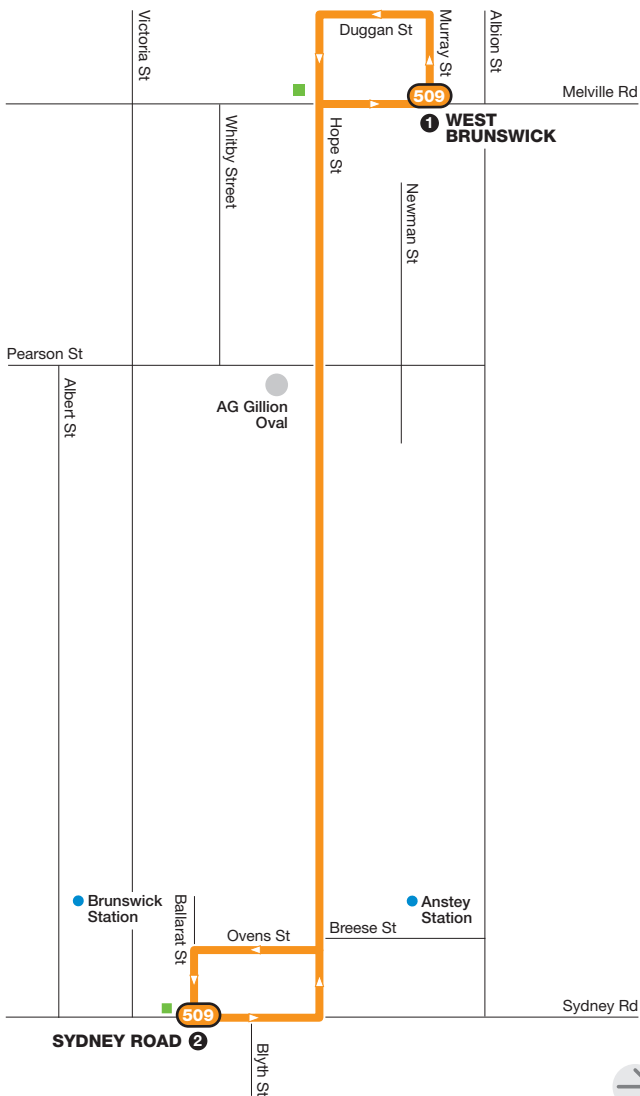

West Brunswick – Sydney Road

Route 509 via Hope St

Zone 1

NORTH

Ticketing zones

Zone 1

Zone 1 or 2

Zone 2

Connecting train

Connecting tram

Connecting bus

Timing point

For further information call **131 638 / (TTY) 9619 2727** (6am–midnight daily) or visit metlinkmelbourne.com.au

MAP NOT TO SCALE