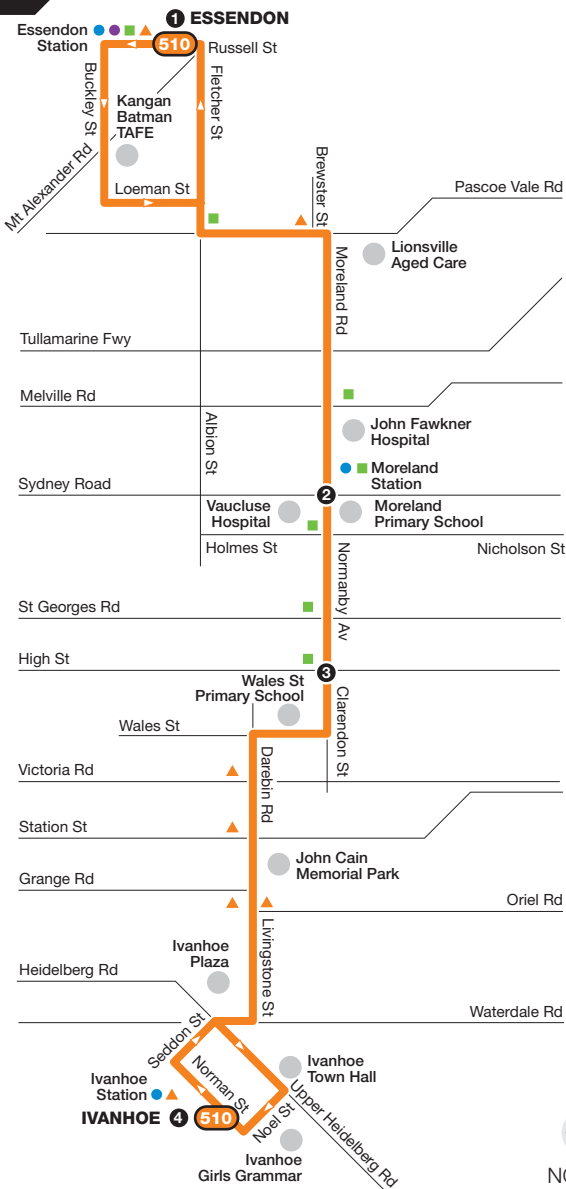

Essendon – Ivanhoe

Route 510 via Brunswick > Northcote > Thornbury

Zone 1

Ticketing zone

For further information call
131 638 / (TTY) 9619 2727
 (6am–midnight daily) or visit
metlinkmelbourne.com.au
 MAP NOT TO SCALE