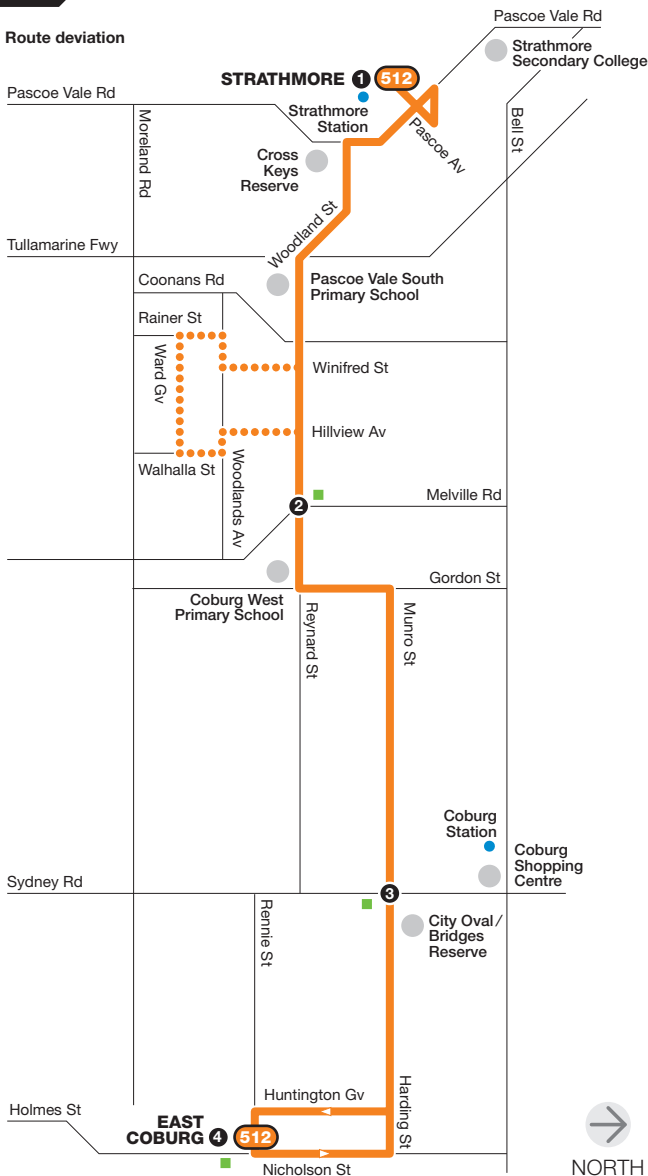

Strathmore – East Coburg

Route 512 via Pascoe Vale Sth > Coburg West > Coburg

Zone 1

Route deviation

270711

Ticketing zone

Zone 1
Connecting train
Connecting tram
Timing point

For further information call
131 638 / (TTY) 9619 2727
(6am–midnight daily) or visit
metlinkmelbourne.com.au
MAP NOT TO SCALE