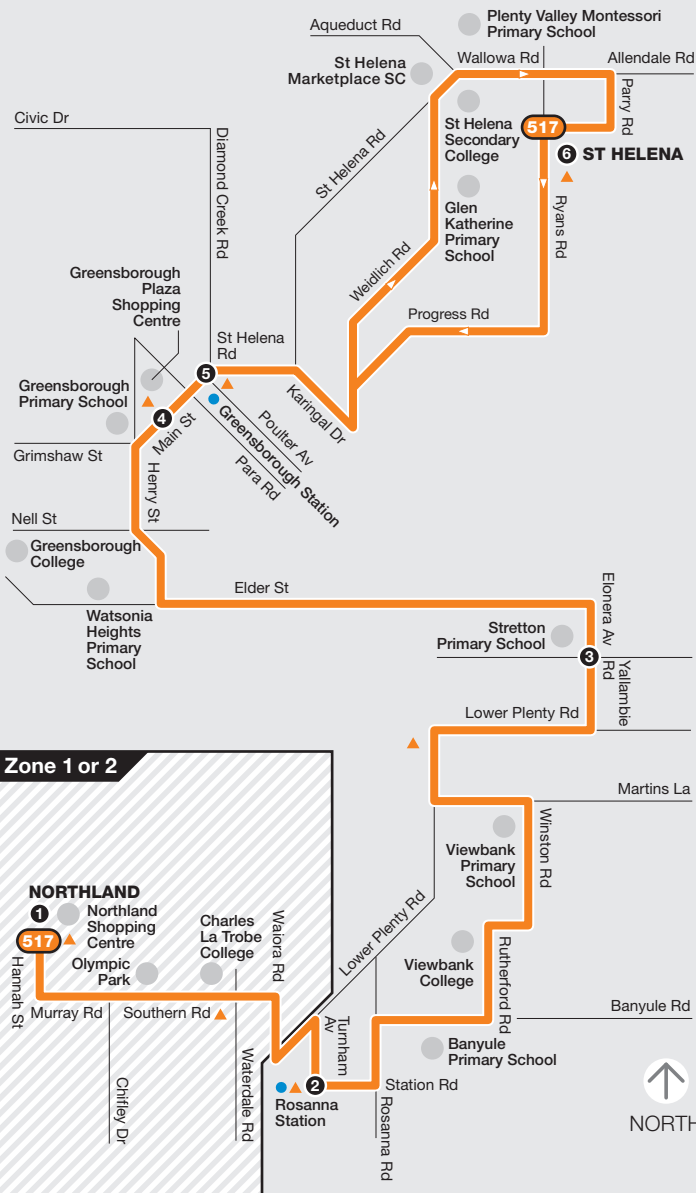

# Northland – St Helena

Route 517 via Viewbank > Greensborough

Zone 2

Zone 1 or 2

**NORTHLAND**

Ticketing zones

Zone 1

Zone 1 or 2

Zone 2

Connecting train

Connecting tram

Connecting bus

Timing point

For further information call 131 638 / (TTY) 9619 2727 (6am–midnight daily) or visit [metlinkmelbourne.com.au](http://metlinkmelbourne.com.au)

MAP NOT TO SCALE