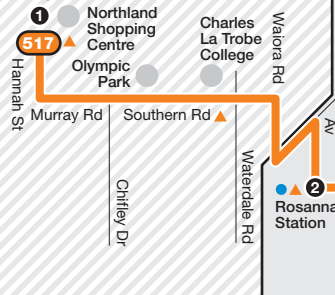

# Northland – St Helena

Route 517 via Viewbank > Greensborough

Zone 2

Zone 1 or 2

**NORTHLAND**

Ticketing zones

Zone 1

Zone 1 or 2

Zone 2

Connecting train

Connecting tram

Connecting bus

Timing point

For further information call 131 638 / (TTY) 9619 2727 (6am–midnight daily) or visit [metlinkmelbourne.com.au](http://metlinkmelbourne.com.au)

MAP NOT TO SCALE