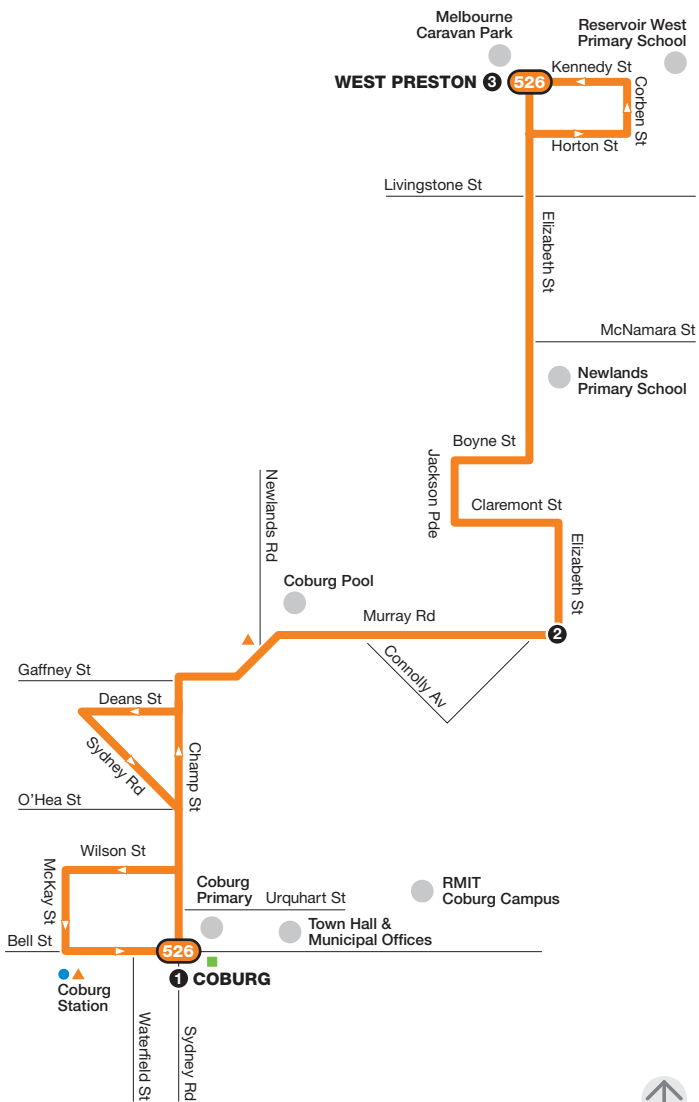

# Coburg – West Preston

Route 526 via Elizabeth St

Zone 1

NORTH

Ticketing zones

Zone 1

Zone 1 or 2

Zone 2

Connecting train

Connecting tram

Connecting bus

Timing point

For further information call 131 638 / (TTY) 9619 2727 (6am–midnight daily) or visit [metlinkmelbourne.com.au](http://metlinkmelbourne.com.au)

MAP NOT TO SCALE