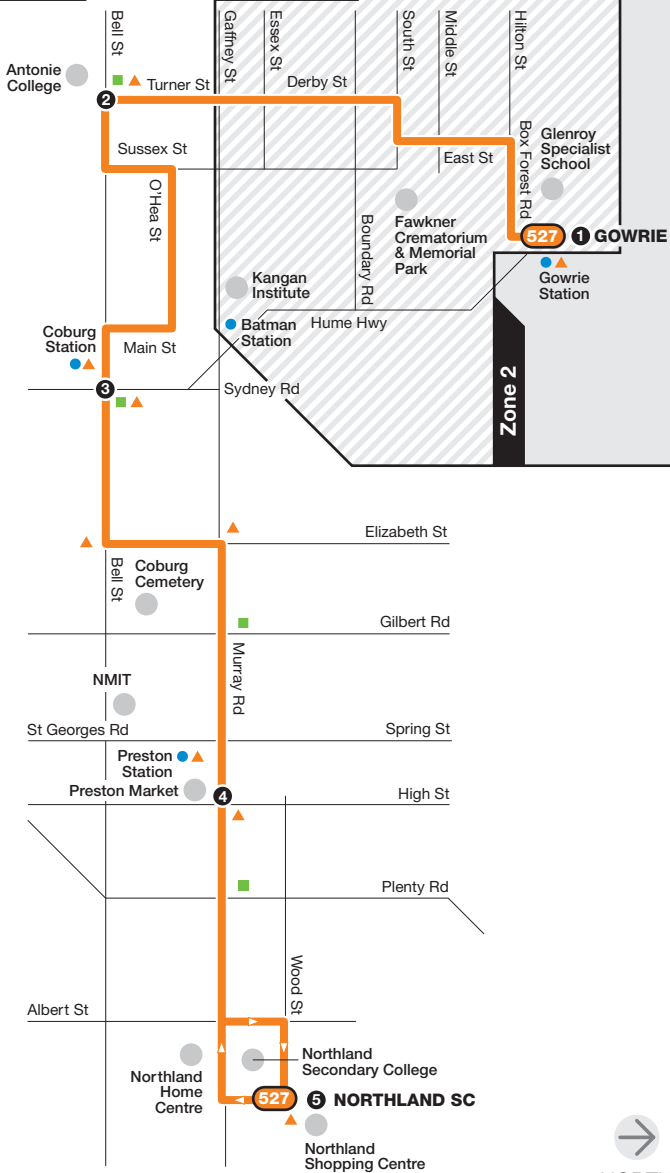

# Gowrie – Northland SC

Route 527 via Murray Rd

Zone 1

Zone 1 or 2

Zone 2

NORTH

Ticketing zones

Zone 1

Zone 1 or 2

Zone 2

Connecting train

Connecting tram

Connecting bus

Timing point

For further information call 131 638 / (TTY) 9619 2727 (6am–midnight daily) or visit [metlinkmelbourne.com.au](http://metlinkmelbourne.com.au)

MAP NOT TO SCALE