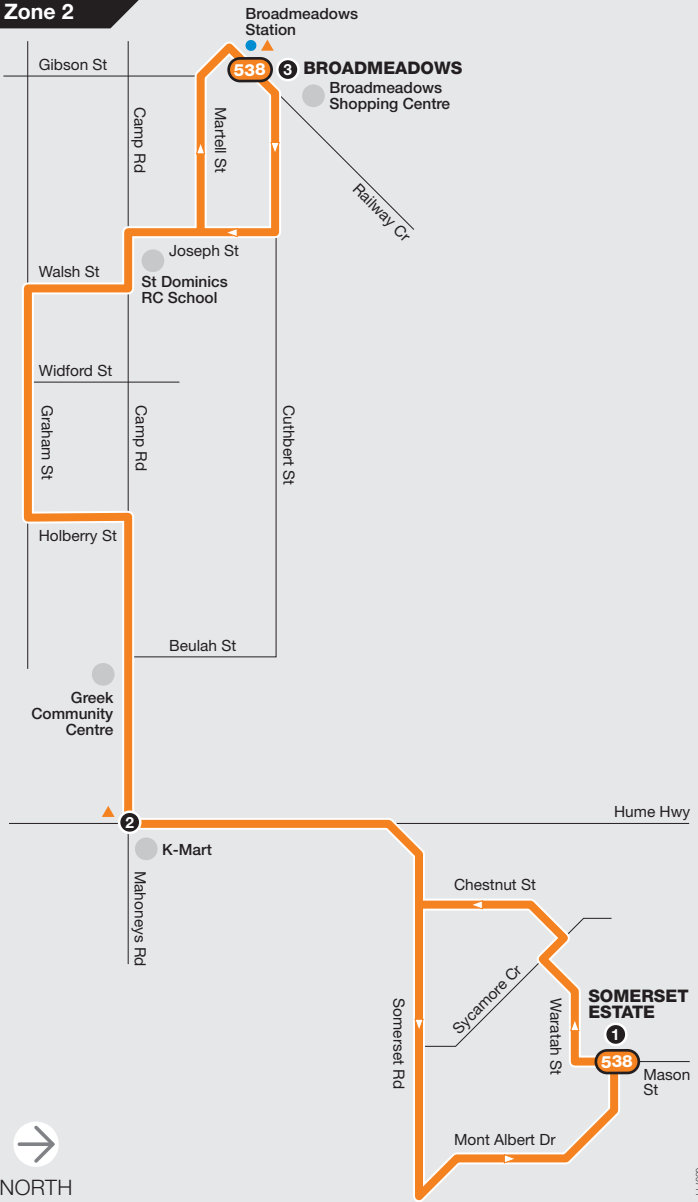

Somerset Estate – Broadmeadows

Route 538 via Camp Rd

Zone 2

NORTH

Ticketing zone

For further information call **131 638 / (TTY) 9619 2727** (6am–midnight daily) or visit metlinkmelbourne.com.au
MAP NOT TO SCALE