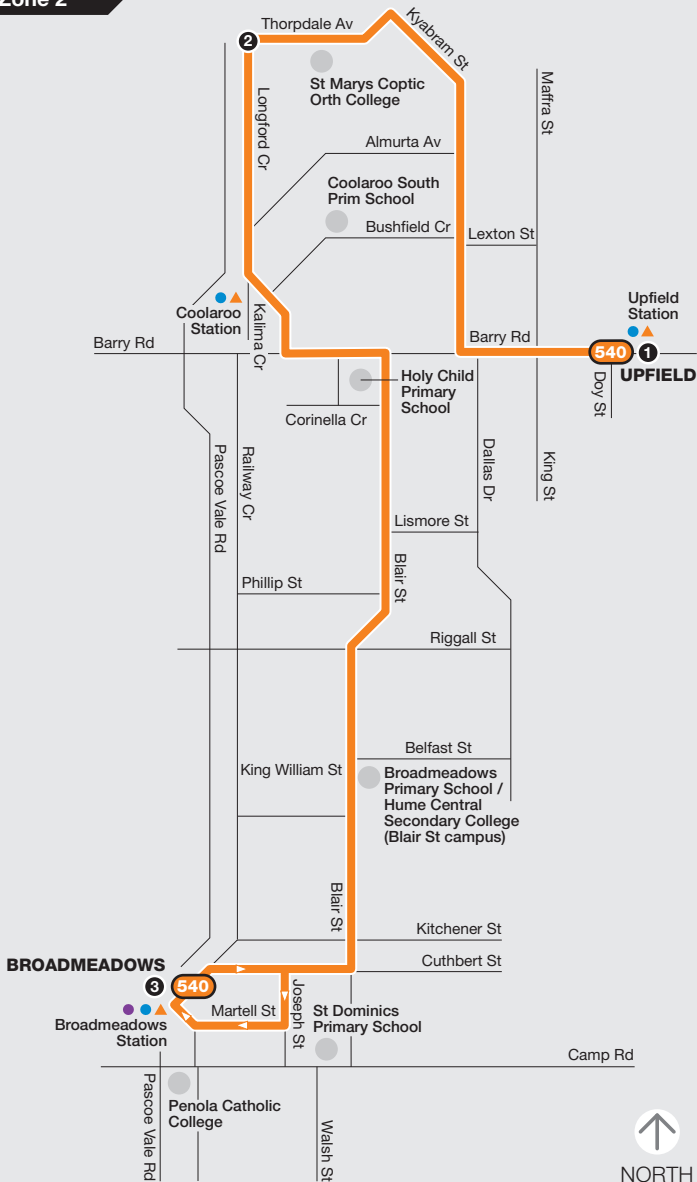

# Upfield – Broadmeadows

Route 540 via Coolaroo

Zone 2

220610

Ticketing zone

**Zone 2**  
 Connecting train  
 Connecting V/Line train  
 Connecting bus  
 Timing point

For further information call  
**131 638 / (TTY) 9619 2727**  
 (6am–midnight daily) or visit  
[metlinkmelbourne.com.au](http://metlinkmelbourne.com.au)  
 MAP NOT TO SCALE