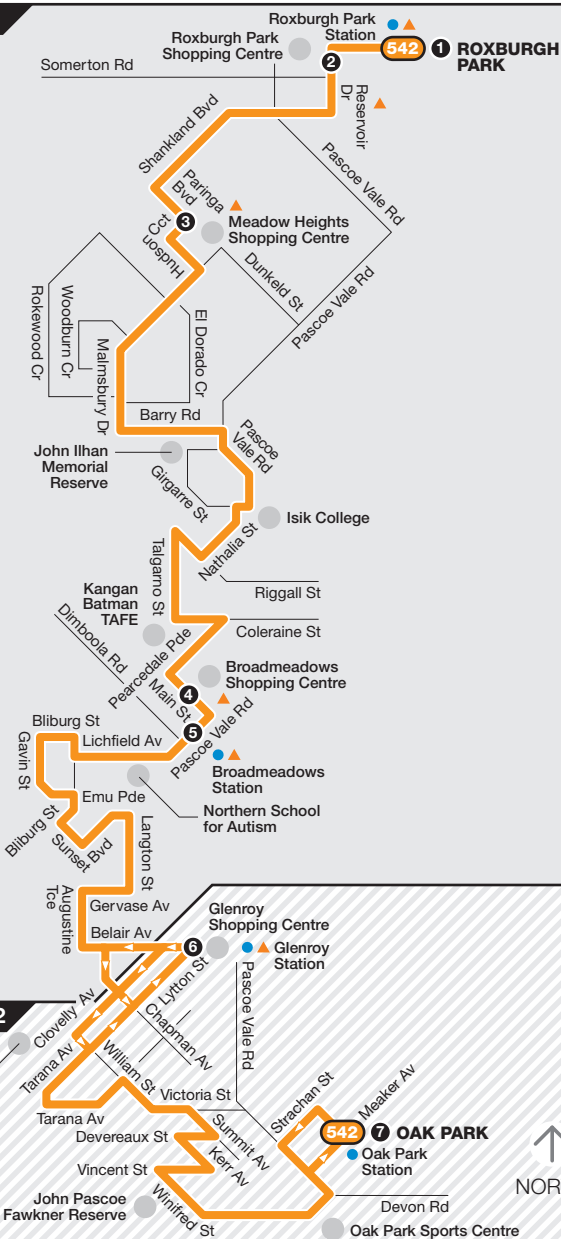

# Roxburgh Park – Oak Park

Route 542 via Meadow Heights > Broadmeadows > Glenroy

Zone 2

Zone 1 or 2

Glenroy West Primary School

Ticketing zones

Zone 1

Zone 1 or 2

Zone 2

Connecting train

Connecting tram

Connecting bus

Timing point

For further information call 131 638 / (TTY) 9619 2727 (6am–midnight daily) or visit [metlinkmelbourne.com.au](http://metlinkmelbourne.com.au)

MAP NOT TO SCALE