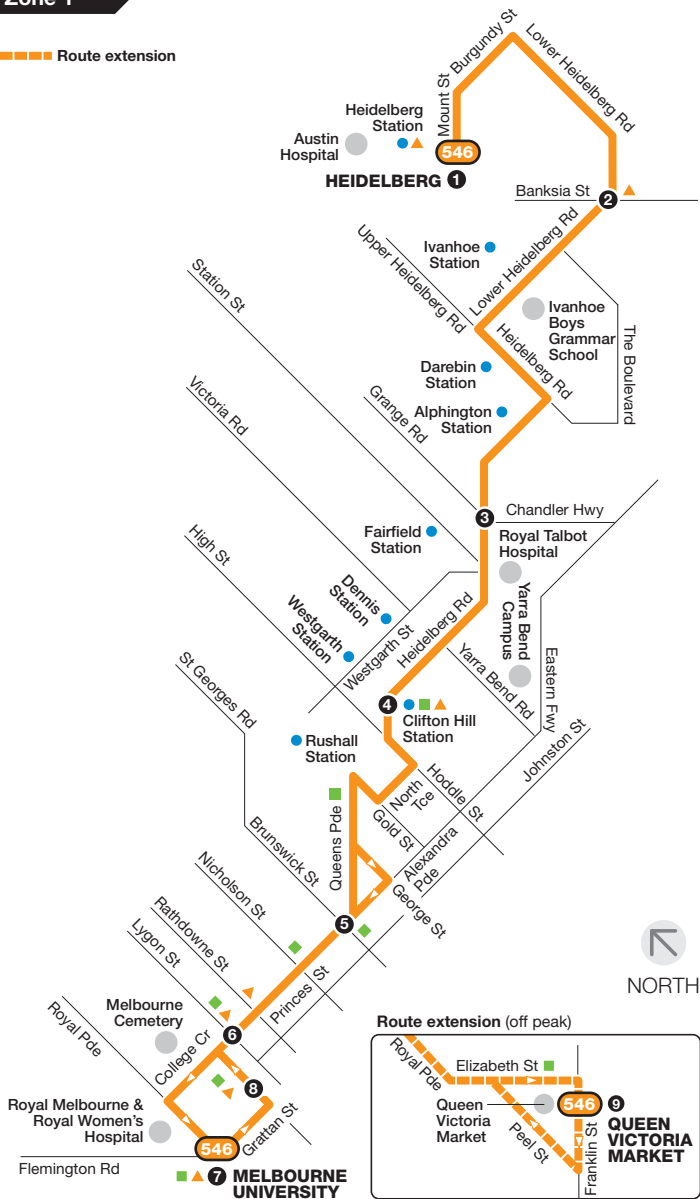

# Heidelberg – Melbourne University

Route 546 via Clifton Hill > Carlton

Zone 1

Route extension

Ticketing zones

Zone 1

Zone 1 or 2

Zone 2

Connecting train

Connecting tram

Connecting bus

Timing point

For further information call 131 638 / (TTY) 9619 2727 (6am–midnight daily) or visit [metlinkmelbourne.com.au](http://metlinkmelbourne.com.au)

MAP NOT TO SCALE