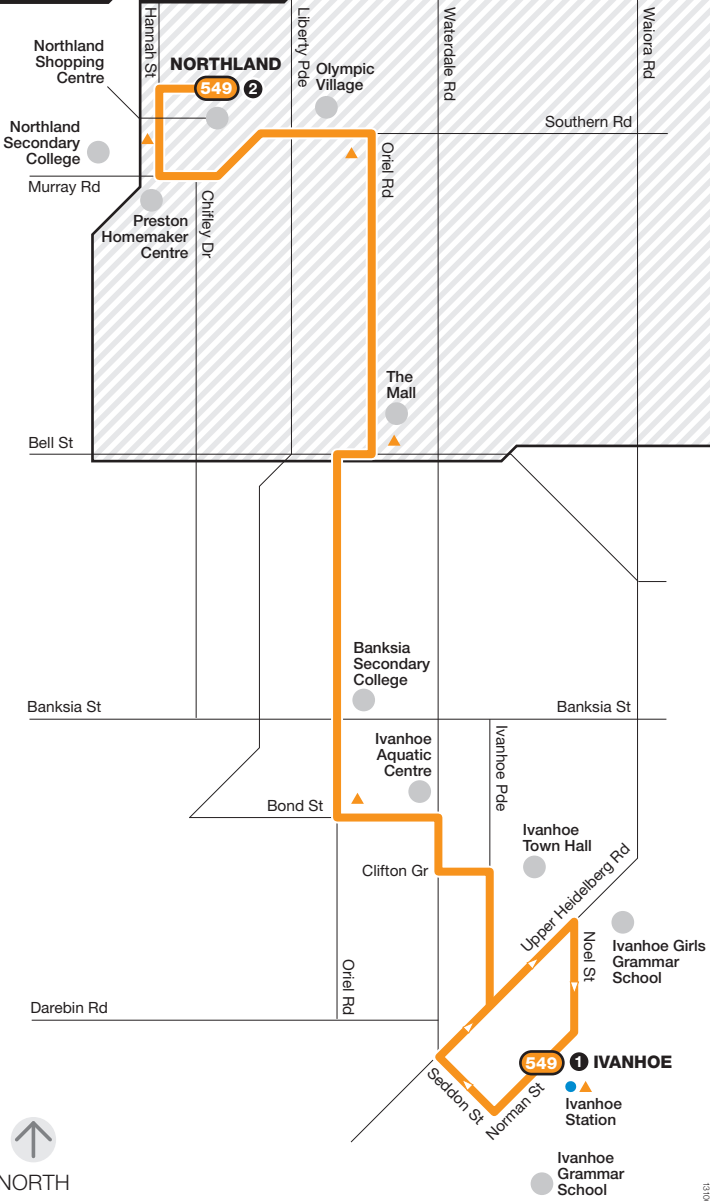

# Ivanhoe – Northland

Route 549 via Oriel Rd

Zone 1

Zone 1 or 2

NORTH

Ticketing zones

Zone 1

Zone 1 or 2

Zone 2

Connecting train

Connecting tram

Connecting bus

Timing point

For further information call 131 638 / (TTY) 9619 2727 (6am–midnight daily) or visit [metlinkmelbourne.com.au](http://metlinkmelbourne.com.au)

MAP NOT TO SCALE