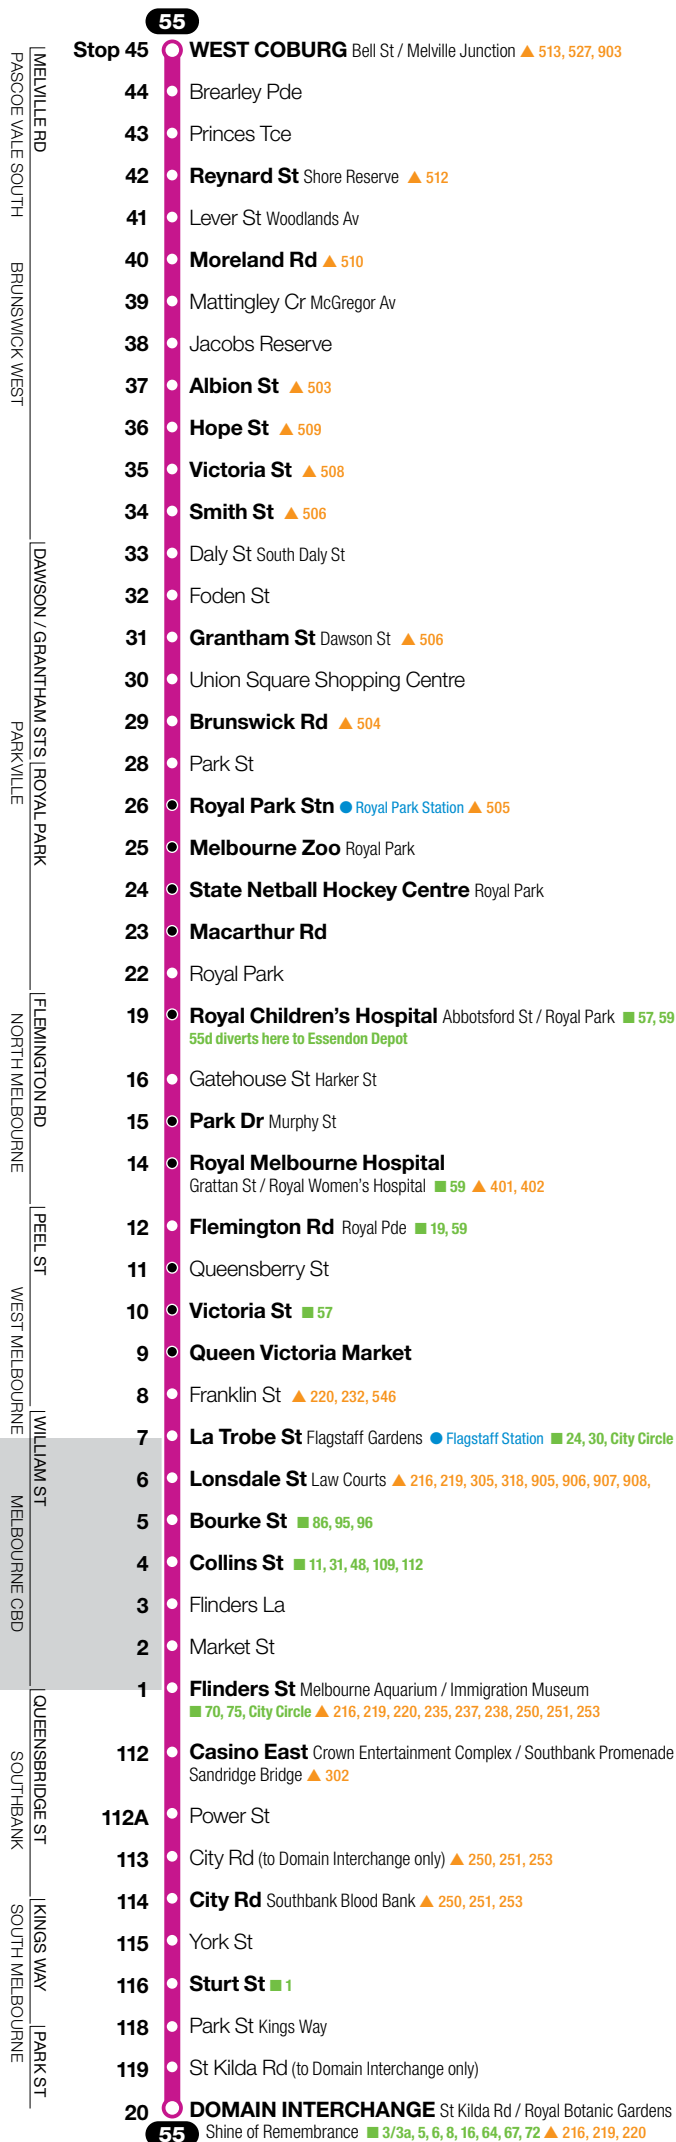

Zone 1

Ticketing zone

October 2011

Major stops in **bold**. Not all travelled streets / suburbs shown. Not to scale.

For train, tram and bus information call **131 638 / (TTY) 9619 2727** (6am–midnight daily) or visit **metlinkmelbourne.com.au**