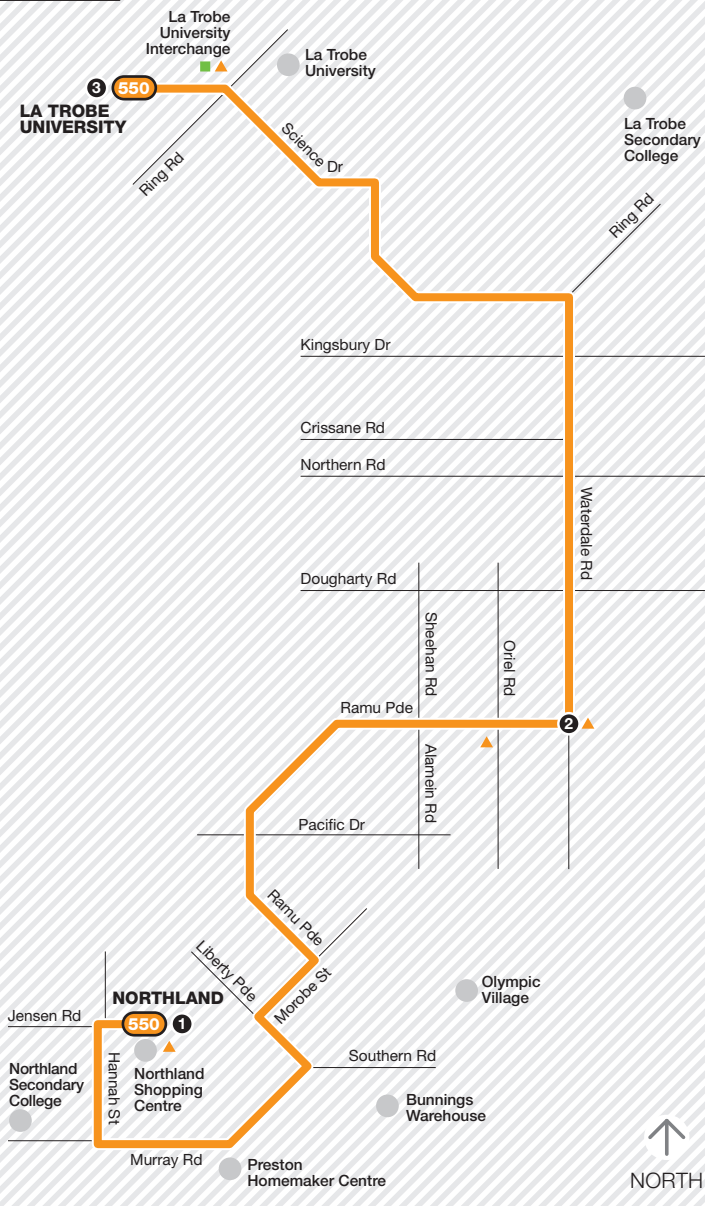

Northland – La Trobe University

Route 550 via Waterdale Rd

Zone 1 or 2

Ticketing zones

For further information call **131 638 / (TTY) 9619 2727** (6am–midnight daily) or visit metlinkmelbourne.com.au

MAP NOT TO SCALE