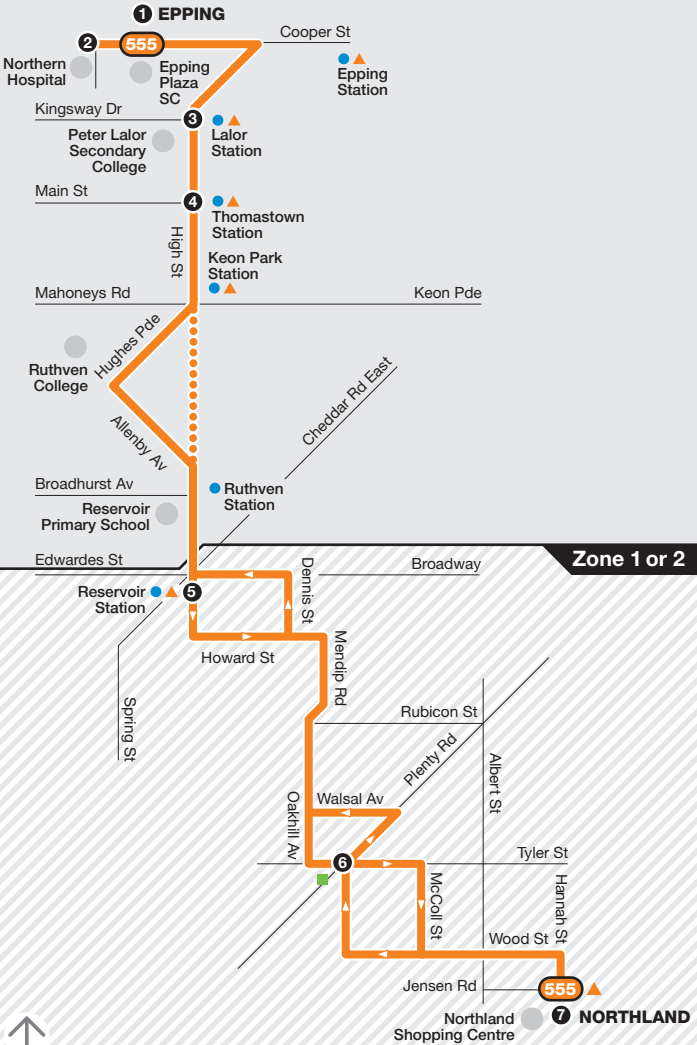

Epping – Northland

Route 555

via Lalor > Thomastown > Reservoir

Zone 2

●●●●● Route deviation

For further information call 131 638 / (TTY) 9619 2727 (6am–midnight daily) or visit metlinkmelbourne.com.au
MAP NOT TO SCALE