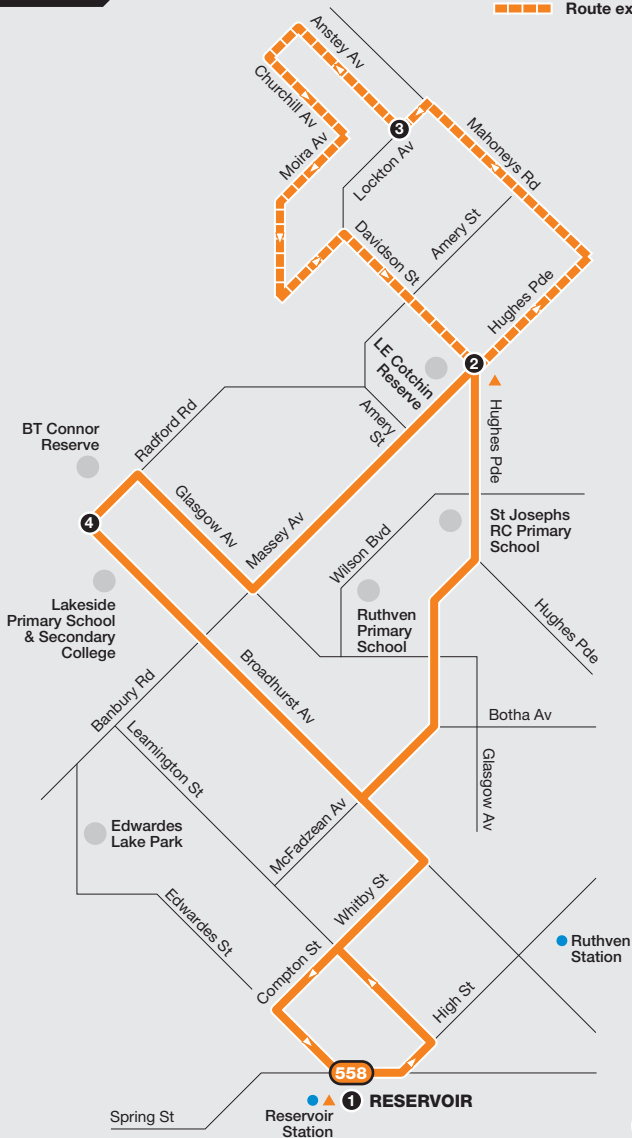

Route 558 via North West Reservoir

Zone 2

Route extension

05/2/11

NORTH

Ticketing zone

Zone 2

Connecting train

Connecting bus

Timing point

For further information call
131 638 / (TTY) 9619 2727
 (6am–midnight daily) or visit
metlinkmelbourne.com.au
 MAP NOT TO SCALE