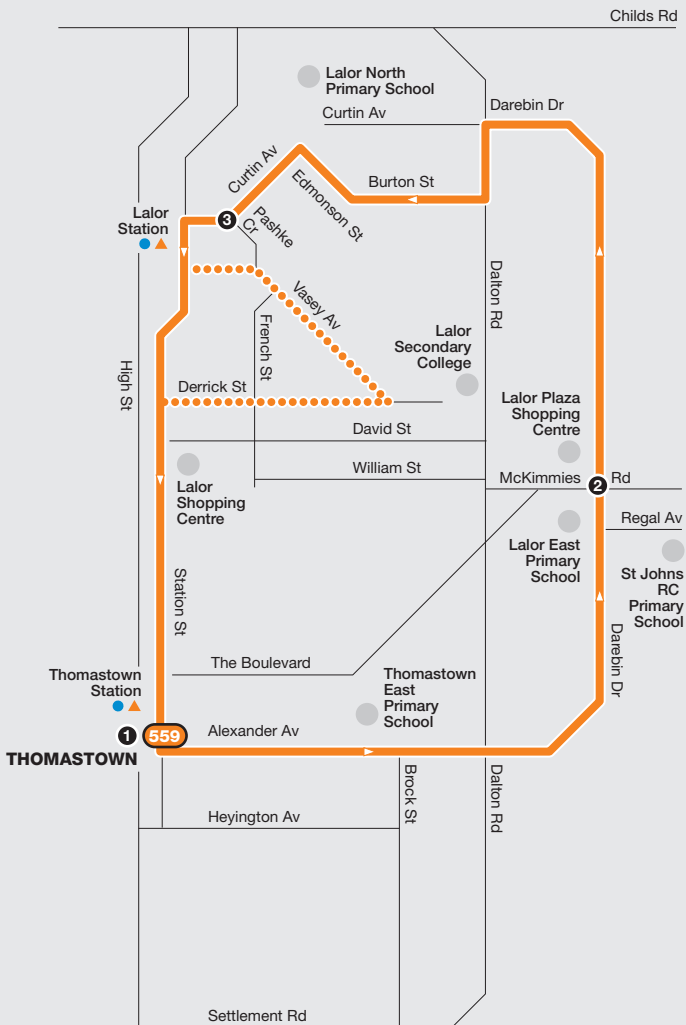

# Thomastown – Lalor Loop

Route 559 via Darebin Drive

Zone 2

●●●●● Route deviation

Childs Rd

Ticketing zone

Zone 2

1

Connecting train  
 Connecting bus  
 Timing point

For further information call  
**131 638 / (TTY) 9619 2727**  
 (6am–midnight daily) or visit  
[metlinkmelbourne.com.au](http://metlinkmelbourne.com.au)  
 MAP NOT TO SCALE