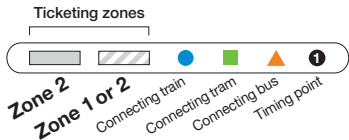

Lalor – Northland Shopping Centre

Route 566 via Greensborough

Zone 2

For further information call 131 638 / (TTY) 9619 2727 (6am–midnight daily) or visit metlinkmelbourne.com.au
MAP NOT TO SCALE