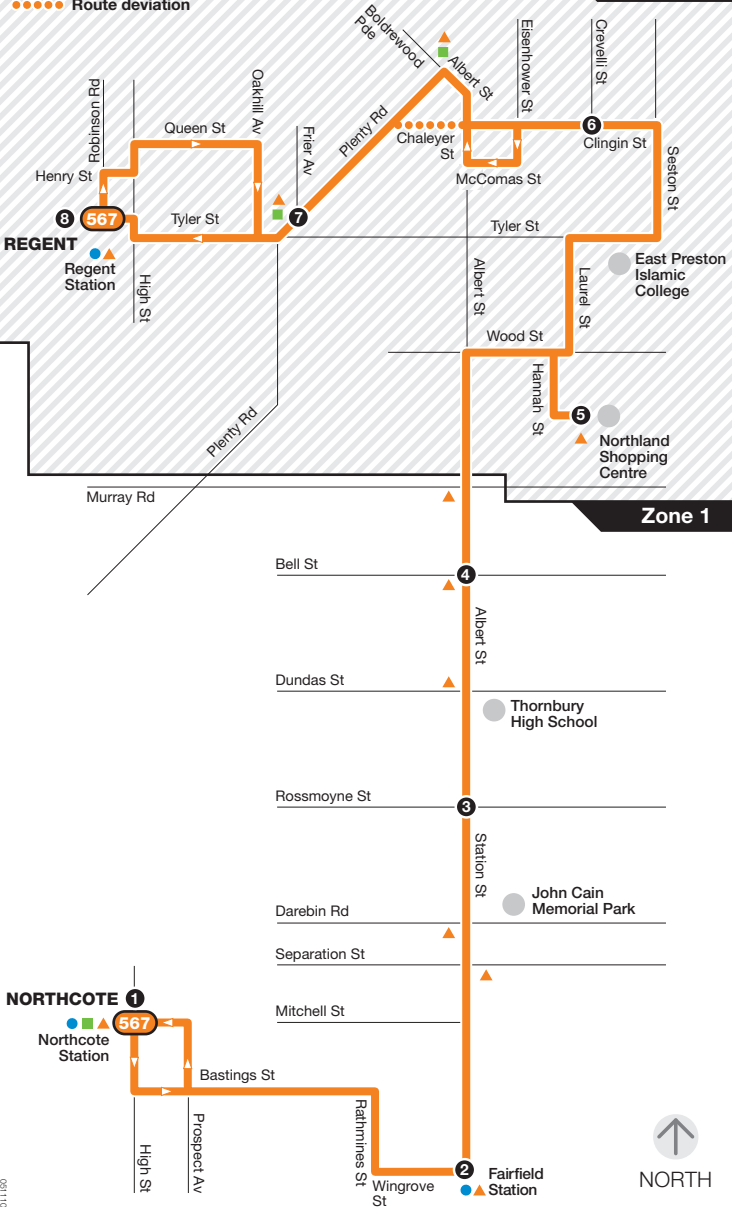

# Northcote – Regent

Route 567 via Northland Shopping Centre

Zone 1 or 2

Route deviation

Ticketing zones

Zone 1  
Zone 1 or 2  
Zone 2

Connecting train  
Connecting tram  
Connecting bus  
Timing point

For further information call 131 638 / (TTY) 9619 2727 (6am–midnight daily) or visit [metlinkmelbourne.com.au](http://metlinkmelbourne.com.au)

MAP NOT TO SCALE