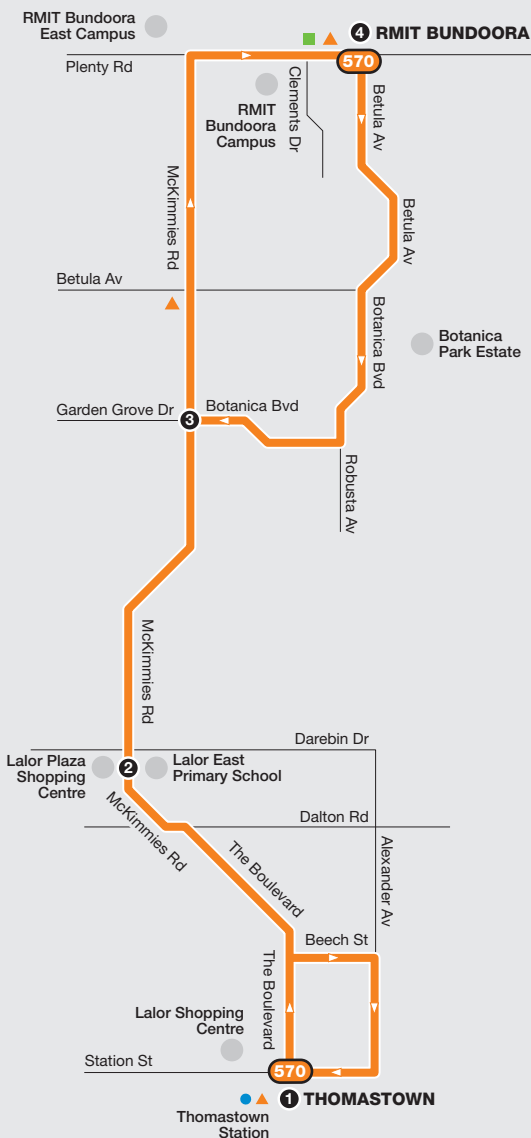

# Thomastown – RMIT Bundoora

Route 570 via Betula Av > Plenty Rd

Zone 2

Ticketing zone

For further information call  
**131 638 / (TTY) 9619 2727**  
 (6am–midnight daily) or visit  
[metlinkmelbourne.com.au](http://metlinkmelbourne.com.au)  
 MAP NOT TO SCALE