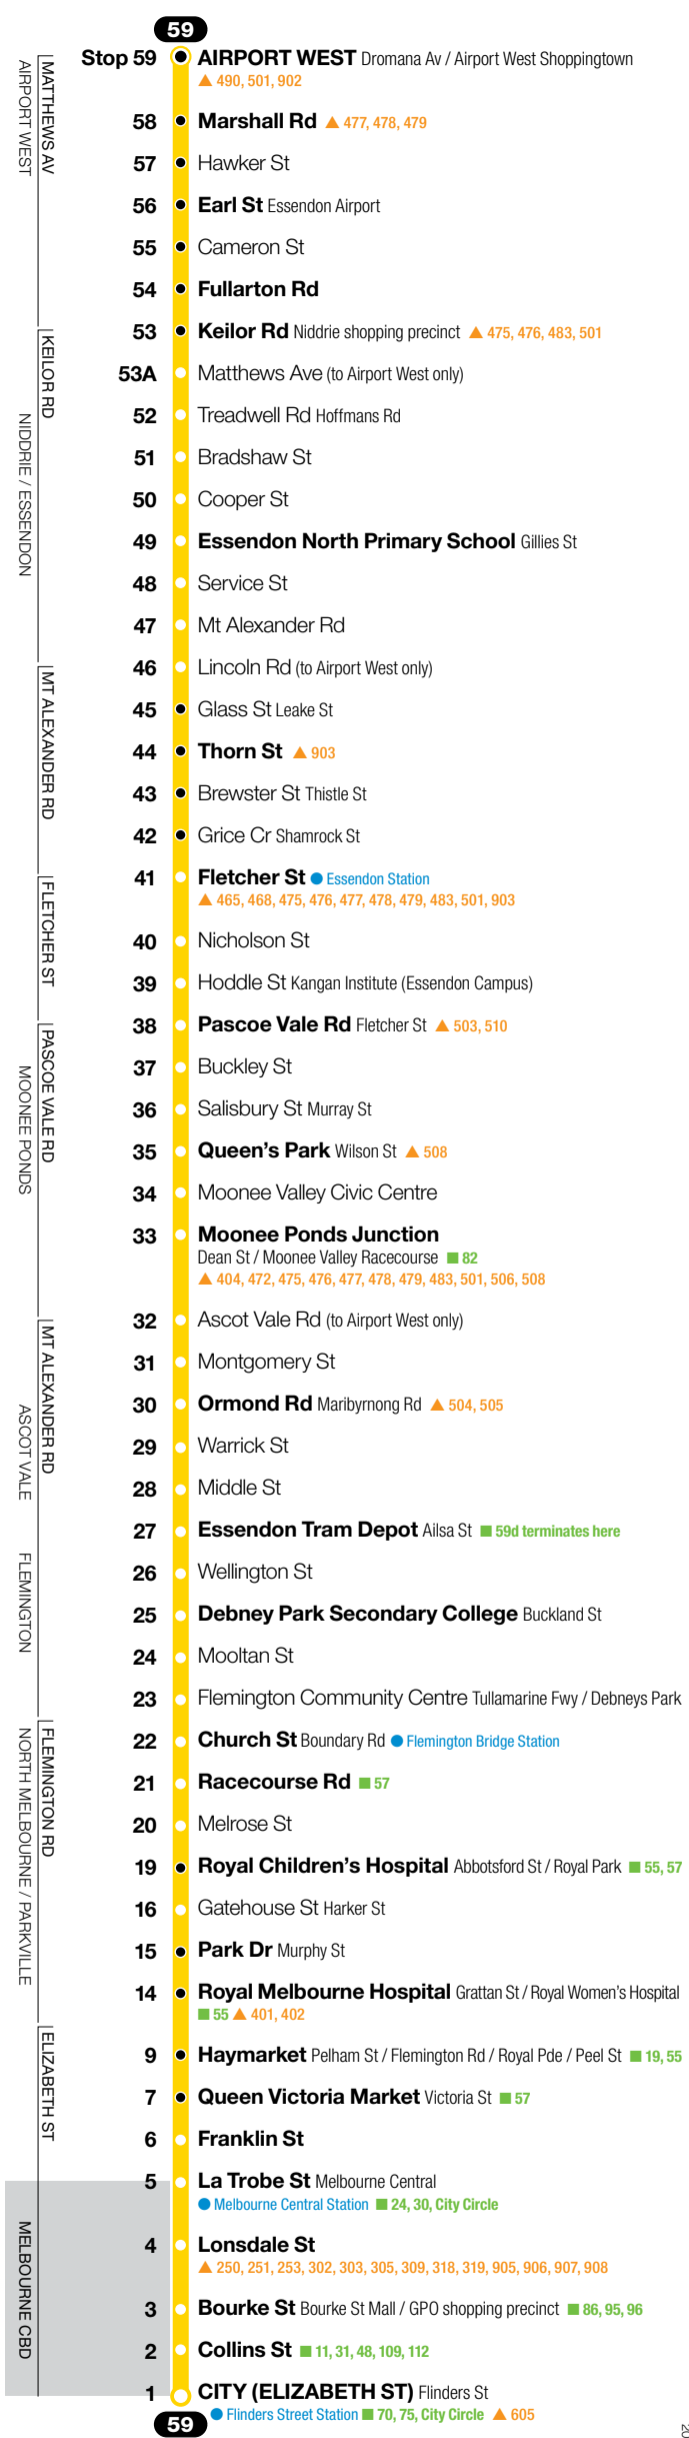

Zone 1

Ticketing zone

October 2011

Major stops in **bold**. Not all travelled streets / suburbs shown. Not to scale.

For train, tram and bus information call **131 638 / (TTY) 9619 2727** (6am–midnight daily) or visit **metlinkmelbourne.com.au**