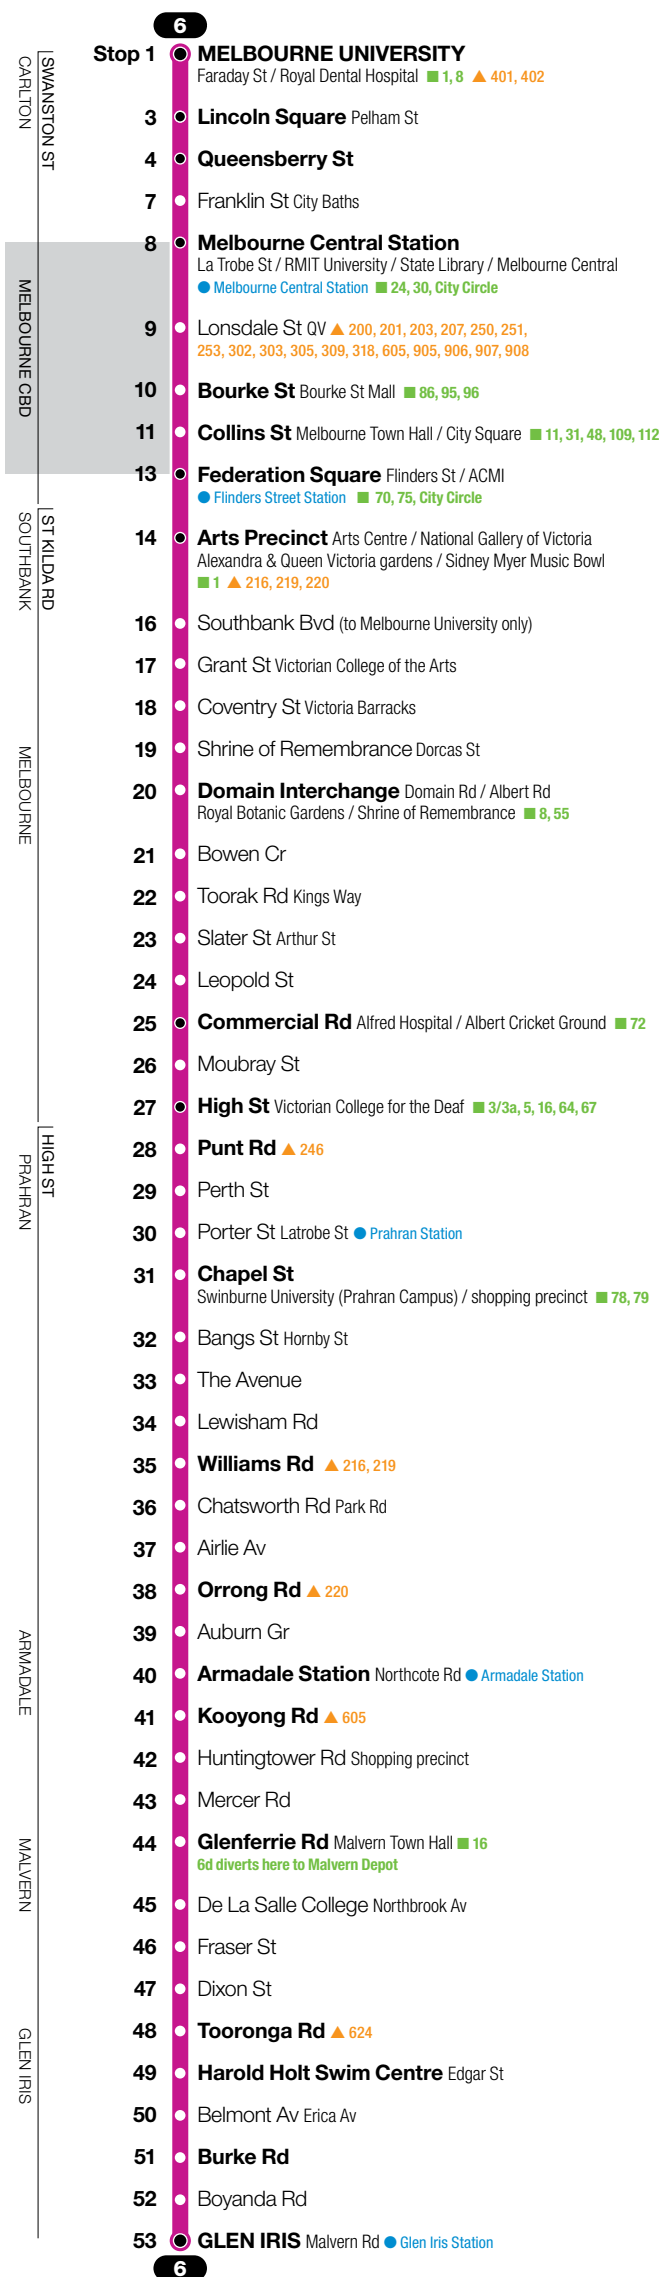

Zone 1

Ticketing zone

Zone 1
CBD
Connecting train
Connecting tram
Connecting bus
Accessible stop

October 2011

Major stops in **bold**. Not all travelled streets / suburbs shown. Not to scale.

For train, tram and bus information call **131 638 / (TTY) 9619 2727** (6am–midnight daily) or visit **metlinkmelbourne.com.au**