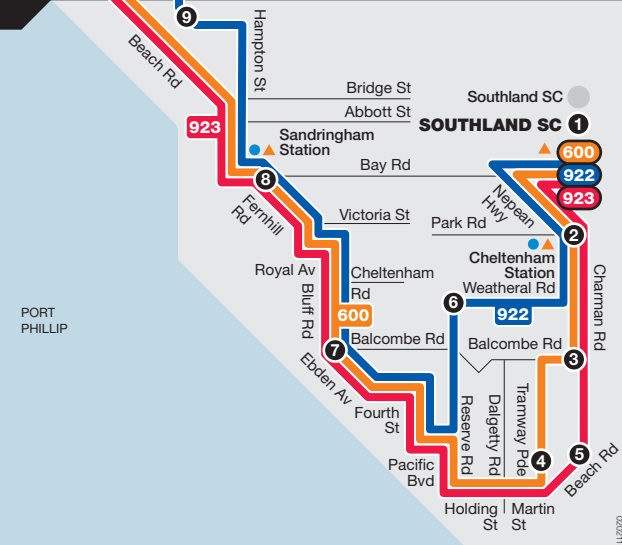

Southland SC – St Kilda

| | |
|-----------|--|
| Route 600 | via Beaumaris > Sandringham > Brighton |
| Route 922 | via Beaumaris > Sandringham > Brighton |
| Route 923 | via Beaumaris > Sandringham > Brighton |

Zone 1

Brighton Inset

Zone 1 or 2

Zone 2

NORTH

Ticketing zones

Zone 1

Zone 1 or 2

Zone 2

Connecting train

Connecting tram

Connecting bus

Timing point

For further information call 131 638 / (TTY) 9619 2727 (6am–midnight daily) or visit metlinkmelbourne.com.au

MAP NOT TO SCALE