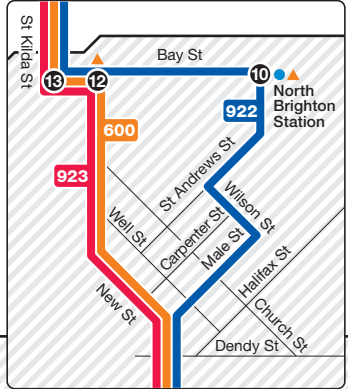

Southland SC – St Kilda

| | |
|-----------|--|
| Route 600 | via Beaumaris > Sandringham > Brighton |
| Route 922 | via Beaumaris > Sandringham > Brighton |
| Route 923 | via Beaumaris > Sandringham > Brighton |

Zone 1

Brighton Inset

Zone 1 or 2

Zone 2

NORTH

Ticketing zones

Zone 1

Zone 1 or 2

Zone 2

Connecting train

Connecting tram

Connecting bus

Timing point

For further information call 131 638 / (TTY) 9619 2727 (6am–midnight daily) or visit metlinkmelbourne.com.au

MAP NOT TO SCALE