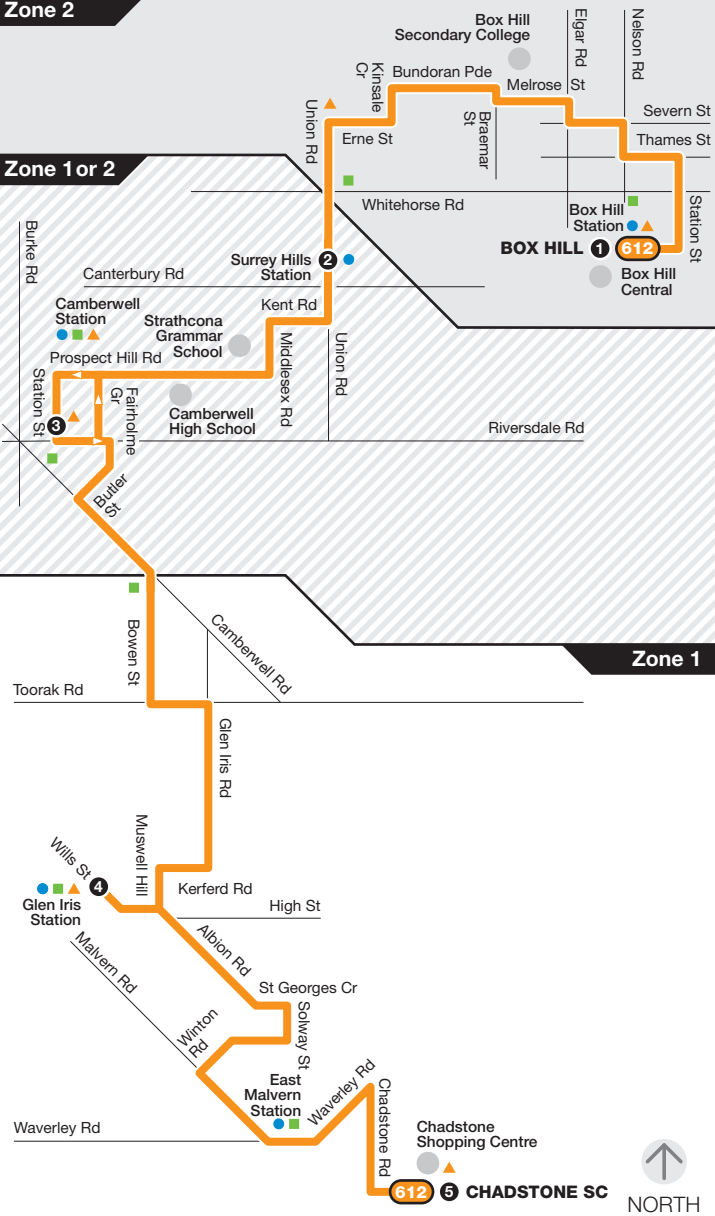

Box Hill – Chadstone SC

Route 612 via Surrey Hills > Camberwell > Glen Iris

Zone 2

Zone 1 or 2

Zone 1

Ticketing zones

Zone 1

Zone 1 or 2

Zone 2

Connecting train

Connecting tram

Connecting bus

Timing point

For further information call 131 638 / (TTY) 9619 2727 (6am–midnight daily) or visit metlinkmelbourne.com.au

MAP NOT TO SCALE