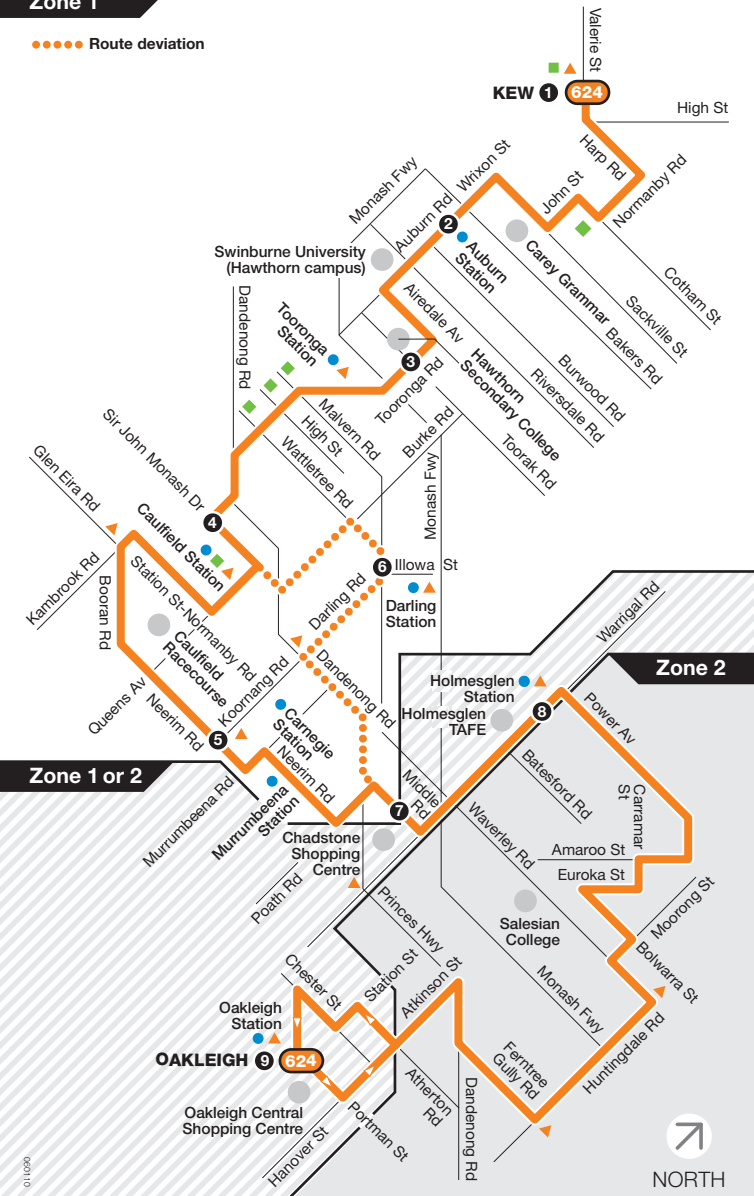

# Kew – Oakleigh

Route 624 via Caulfield > Carnegie or Darling > Chadstone

## Zone 1

●●●●● Route deviation

For further information call 131 638 / (TTY) 9619 2727 (6am–midnight daily) or visit [metlinkmelbourne.com.au](http://metlinkmelbourne.com.au)  
MAP NOT TO SCALE