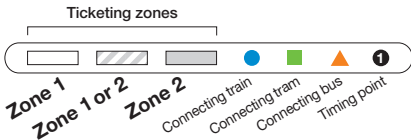

Kew – Oakleigh

Route 624 via Caulfield > Carnegie or Darling > Chadstone

Zone 1

●●●●● Route deviation

For further information call 131 638 / (TTY) 9619 2727 (6am–midnight daily) or visit metlinkmelbourne.com.au
MAP NOT TO SCALE