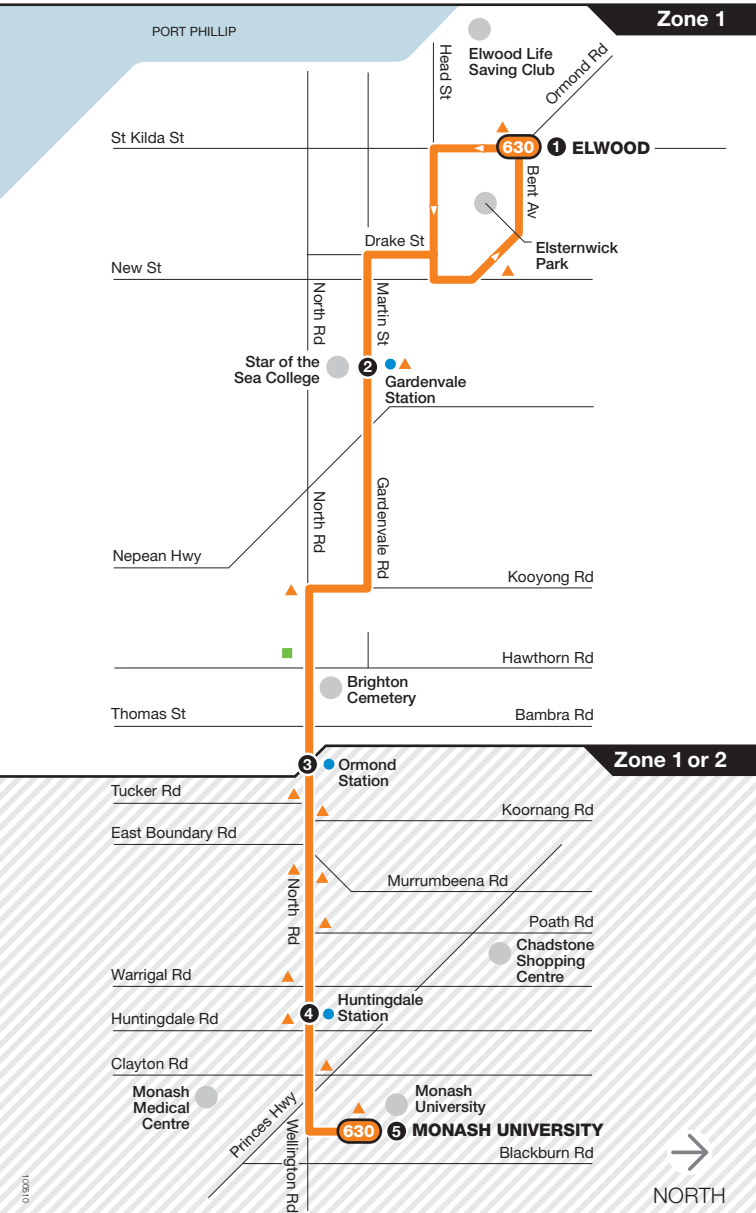

Elwood – Monash University

Route 630 via Gardenvale > Ormond > Huntingdale

109610

Ticketing zones

Zone 1 (white box) Zone 1 or 2 (hatched box)

Connecting train (blue circle) Connecting tram (green square) Connecting bus (orange triangle) Timing point (numbered circle)