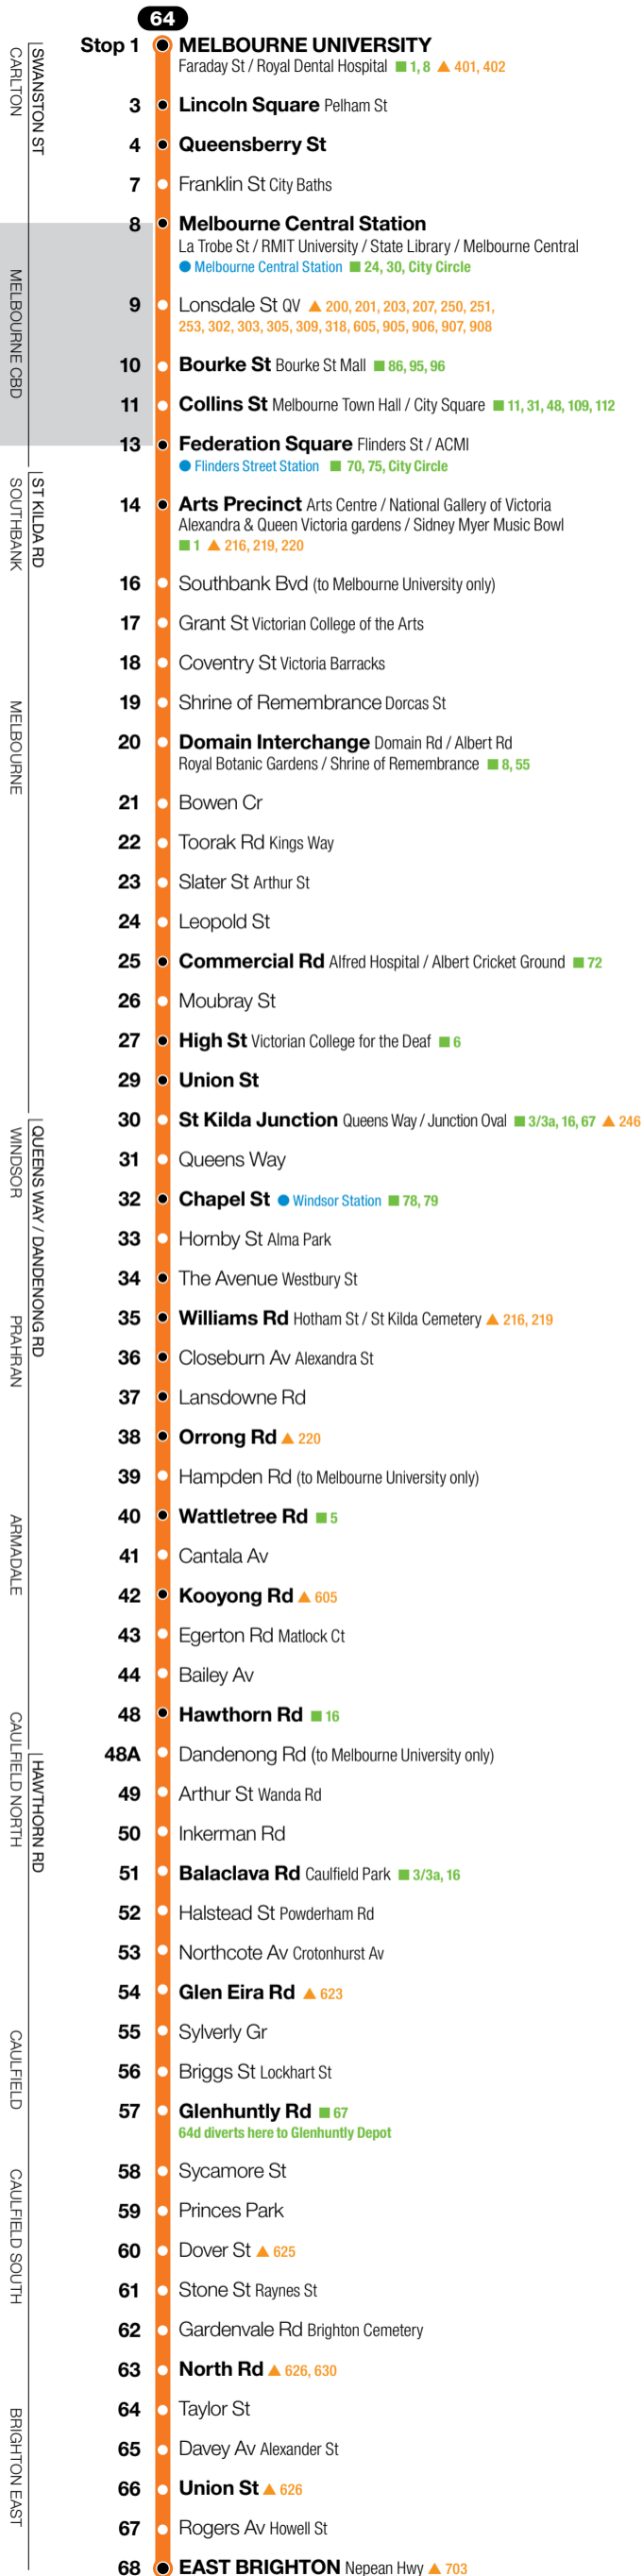

Zone 1

Ticketing zone

Zone 1
CBD
Connecting train
Connecting tram
Connecting bus
Accessible stop

October 2011

Major stops in **bold**. Not all travelled streets / suburbs shown. Not to scale.

For train, tram and bus information call 131 638 / (TTY) 9619 2727 (6am–midnight daily) or visit metlinkmelbourne.com.au