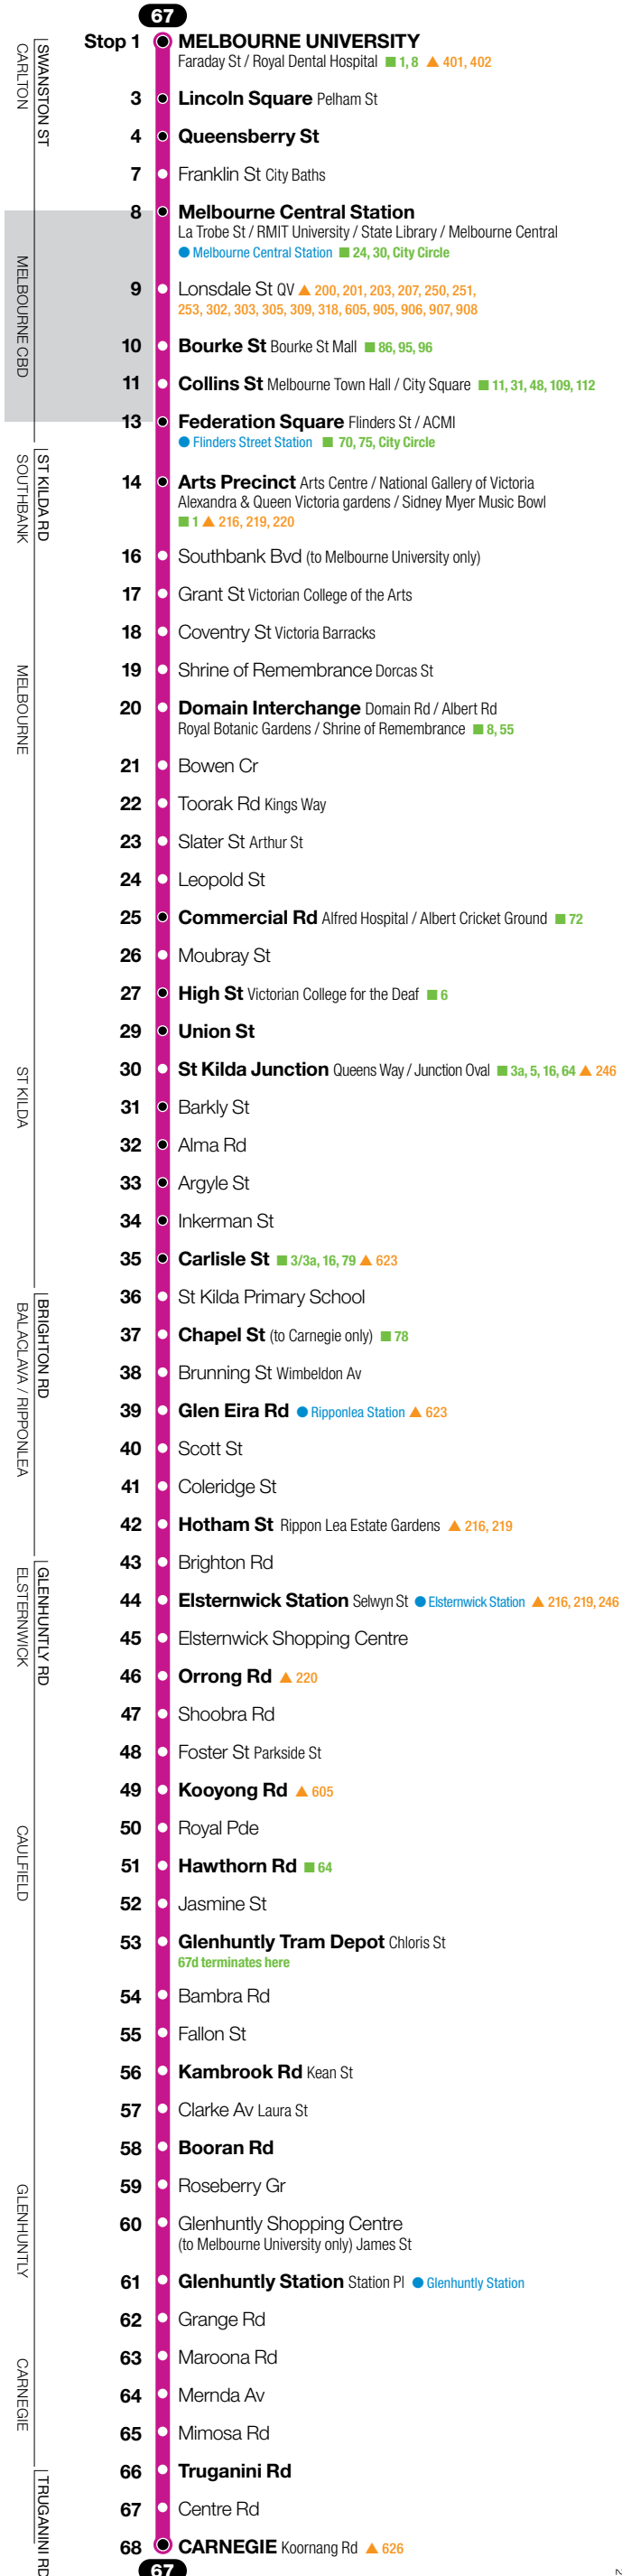

Zone 1

Ticketing zone

October 2011

Major stops in **bold**. Not all travelled streets / suburbs shown. Not to scale.

For train, tram and bus information call 131 638 / (TTY) 9619 2727 (6am–midnight daily) or visit [metlinkmelbourne.com.au](http://metlinkmelbourne.com.au)