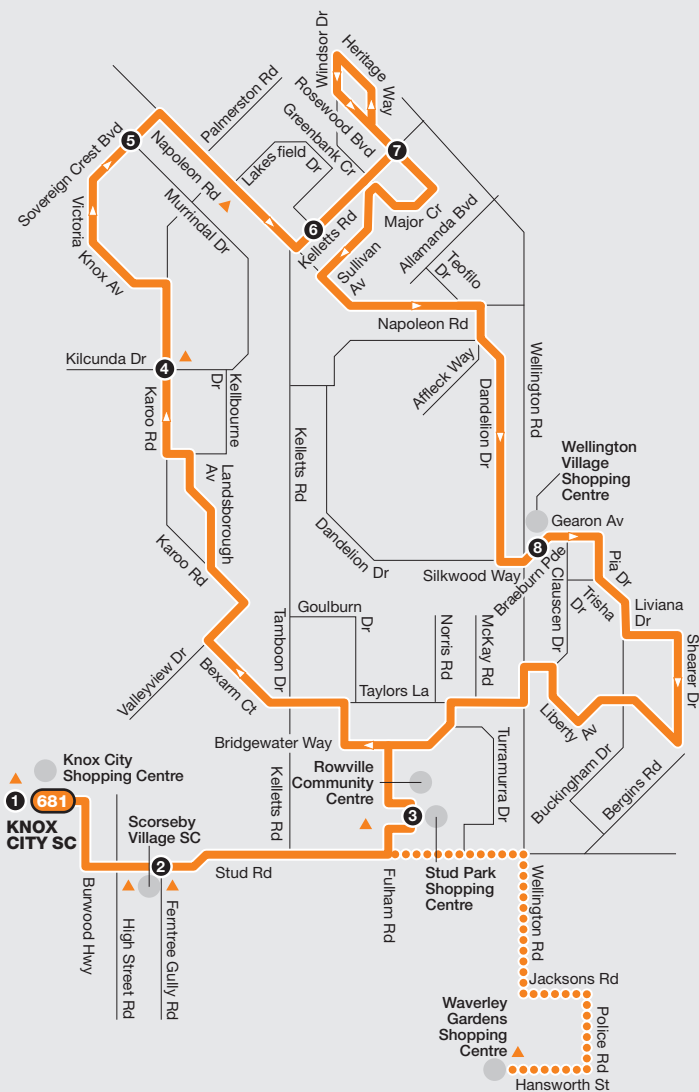

Knox City - Lysterfield Loop

Route 681 via Scoresby > Rowville (clockwise)

Zone 2

Route deviation

NORTH

Ticketing zones

Zone 1

Zone 1 or 2

Zone 2

Connecting train

Connecting tram

Connecting bus

Timing point

For further information call 131 638 / (TTY) 9619 2727 (6am-midnight daily) or visit metlinkmelbourne.com.au

MAP NOT TO SCALE