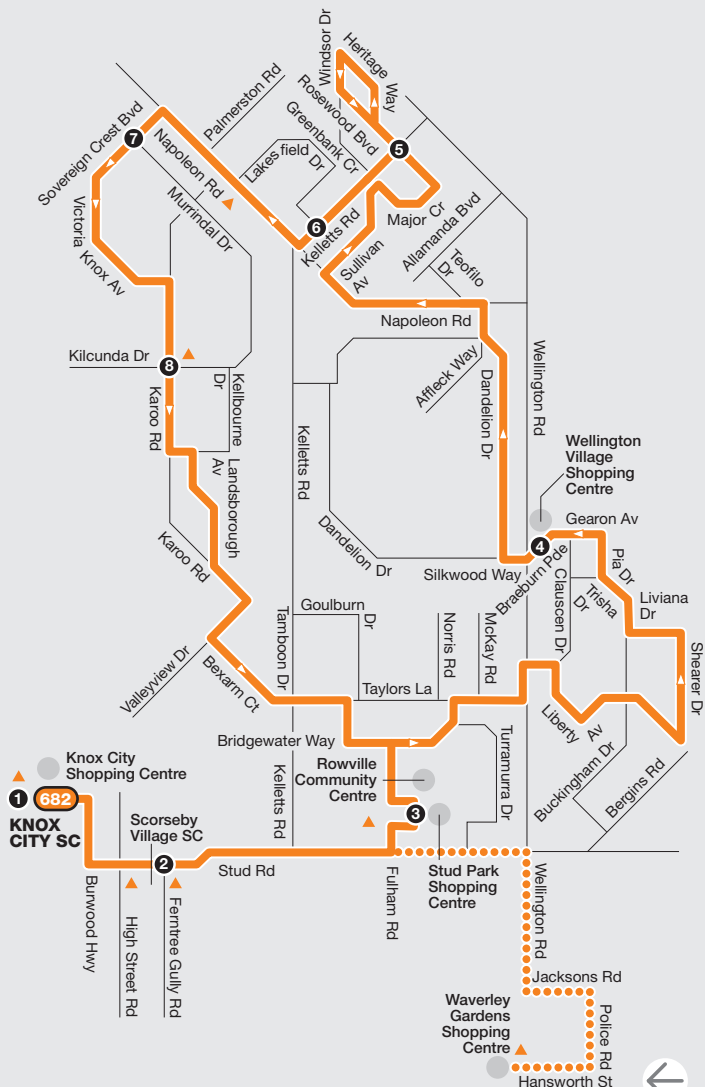

Knox City - Lysterfield Loop

Route 682 via Scoresby > Rowville (anti-clockwise)

Zone 2

●●●●● Route deviation

Ticketing zones

For further information call 131 638 / (TTY) 9619 2727 (6am-midnight daily) or visit metlinkmelbourne.com.au

MAP NOT TO SCALE