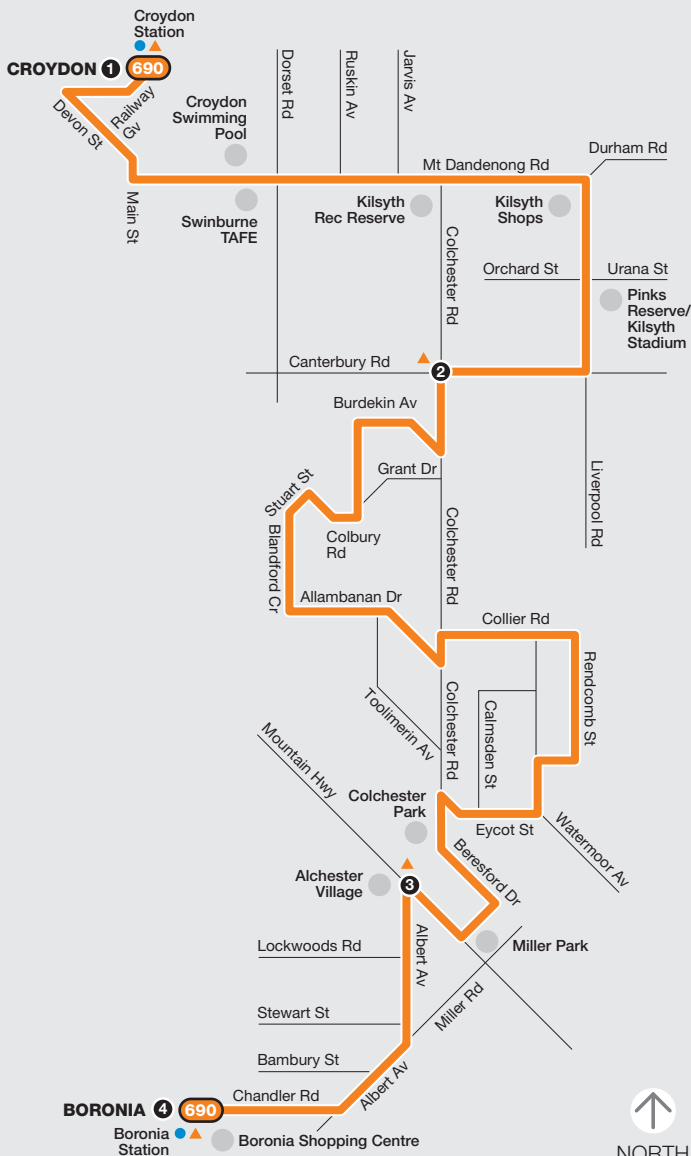

Croydon – Boronia

Route 690

via Kilsyth > Canterbury Gardens > Kilsyth Sth

Zone 2

Ticketing zone

For further information call
131 638 / (TTY) 9619 2727
 (6am–midnight daily) or visit
metlinkmelbourne.com.au
 MAP NOT TO SCALE