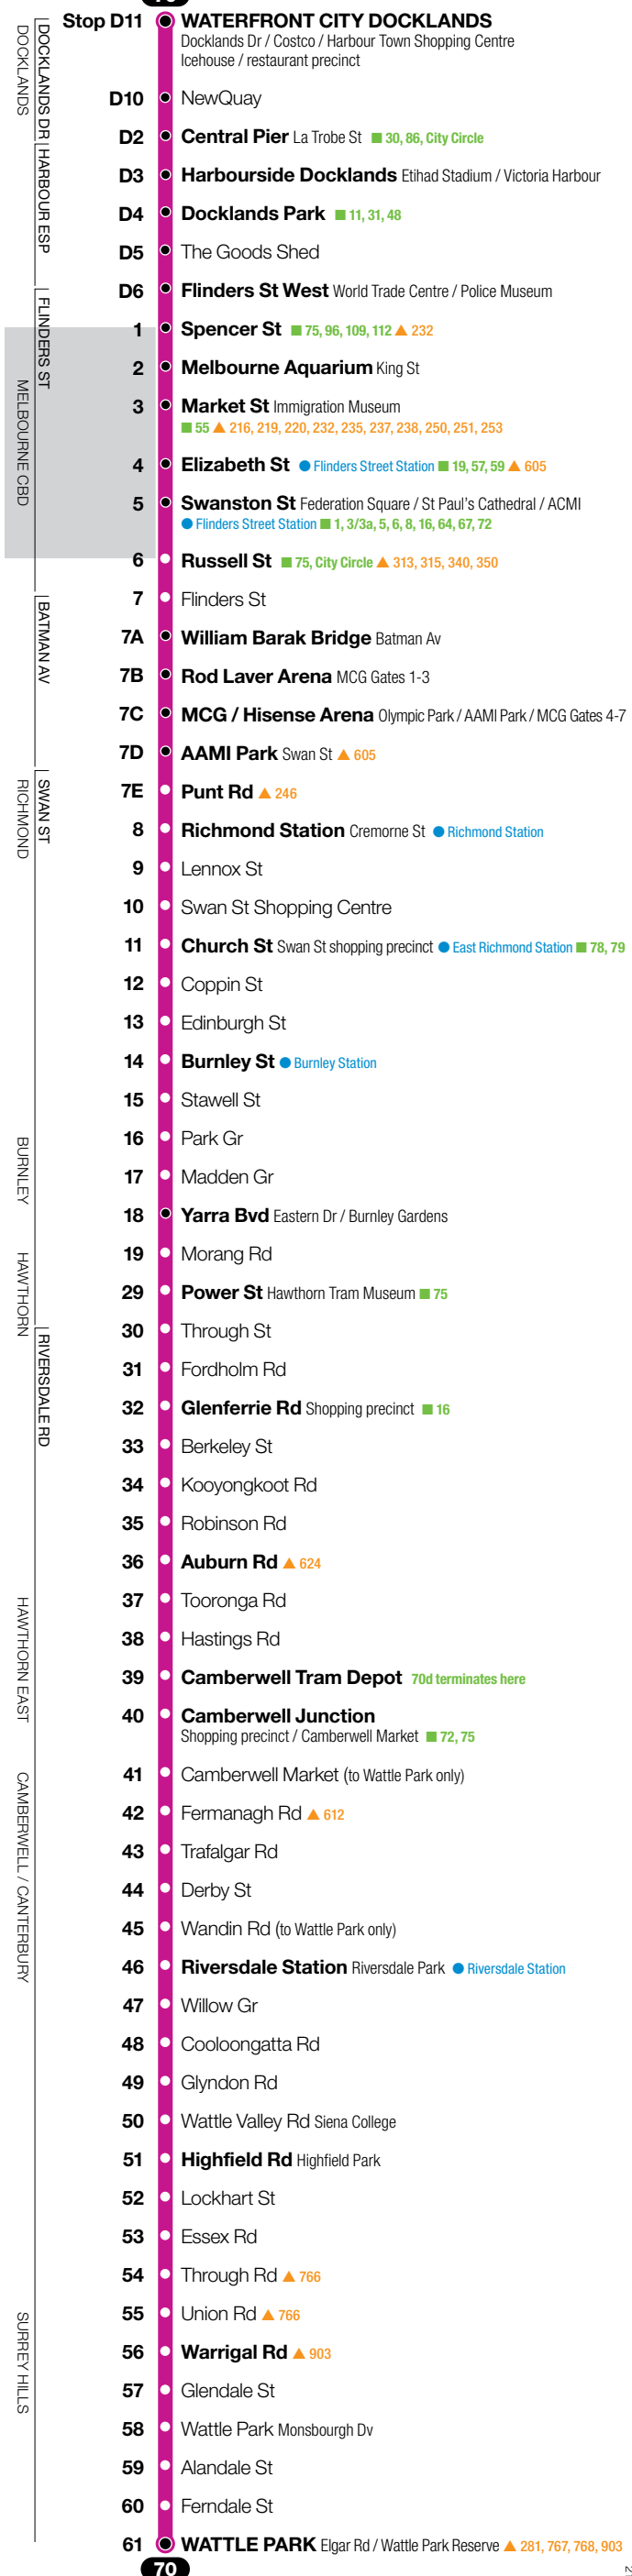

Zone 1

Ticketing zone

October 2011

Major stops in **bold**. Not all travelled streets / suburbs shown. Not to scale.

For train, tram and bus information call 131 638 / (TTY) 9619 2727 (6am–midnight daily) or visit metlinkmelbourne.com.au