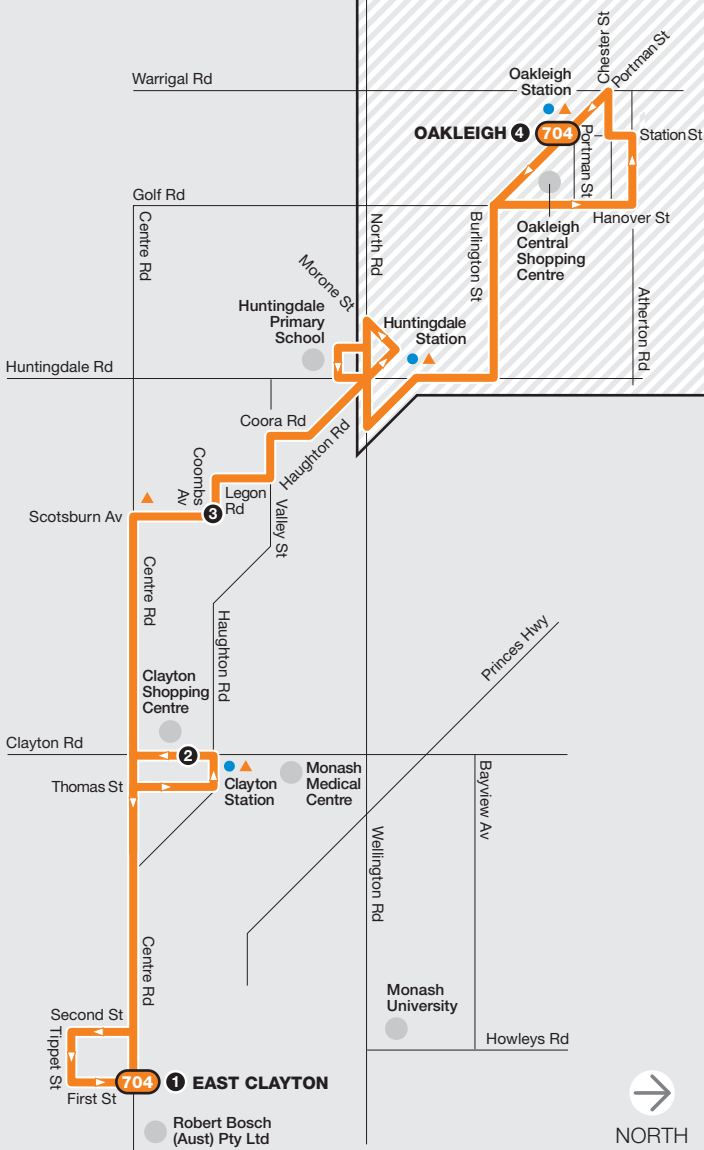

East Clayton – Oakleigh

Route 704 via Clayton > Huntingdale

Zone 2

Zone 1 or 2

170610

Ticketing zones

For further information call **131 638 / (TTY) 9619 2727** (6am–midnight daily) or visit metlinkmelbourne.com.au
MAP NOT TO SCALE