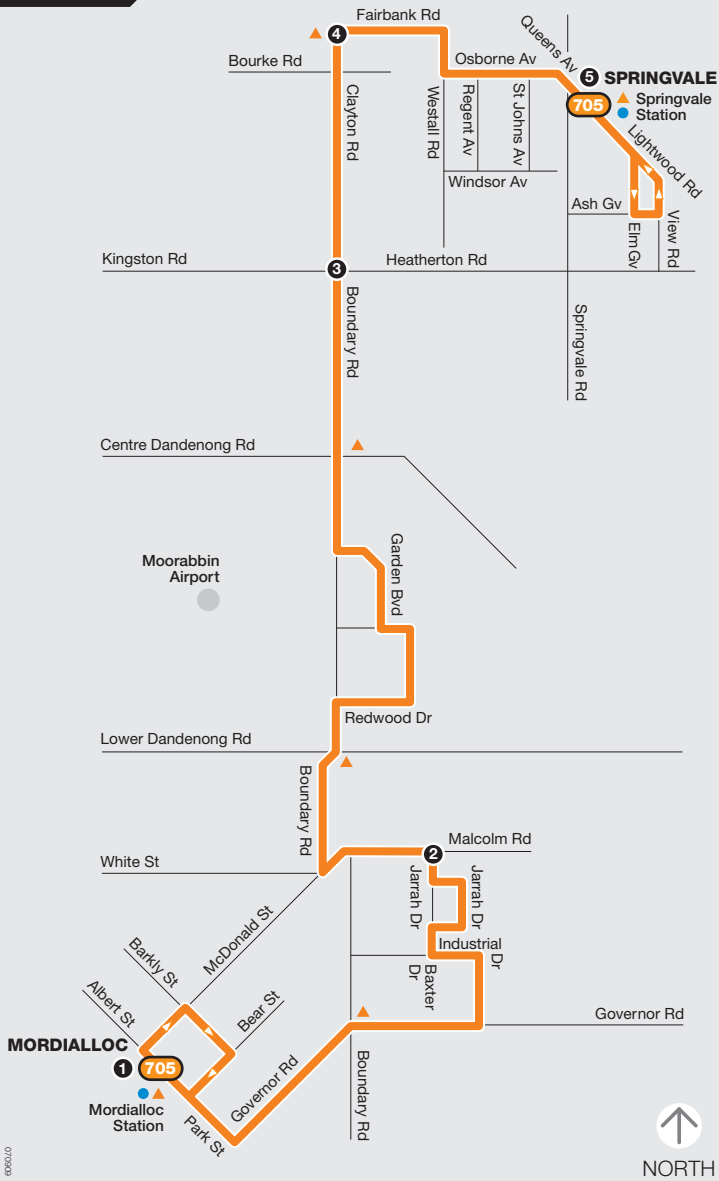

Mordialloc – Springvale

Route 705 via Braeside > Clayton South

Zone 2

Ticketing zone

Zone 2
 Connecting train
 Connecting bus
 Timing point

For further information call
131 638 / (TTY) 9619 2727
 (6am–midnight daily) or visit
metlinkmelbourne.com.au
 MAP NOT TO SCALE