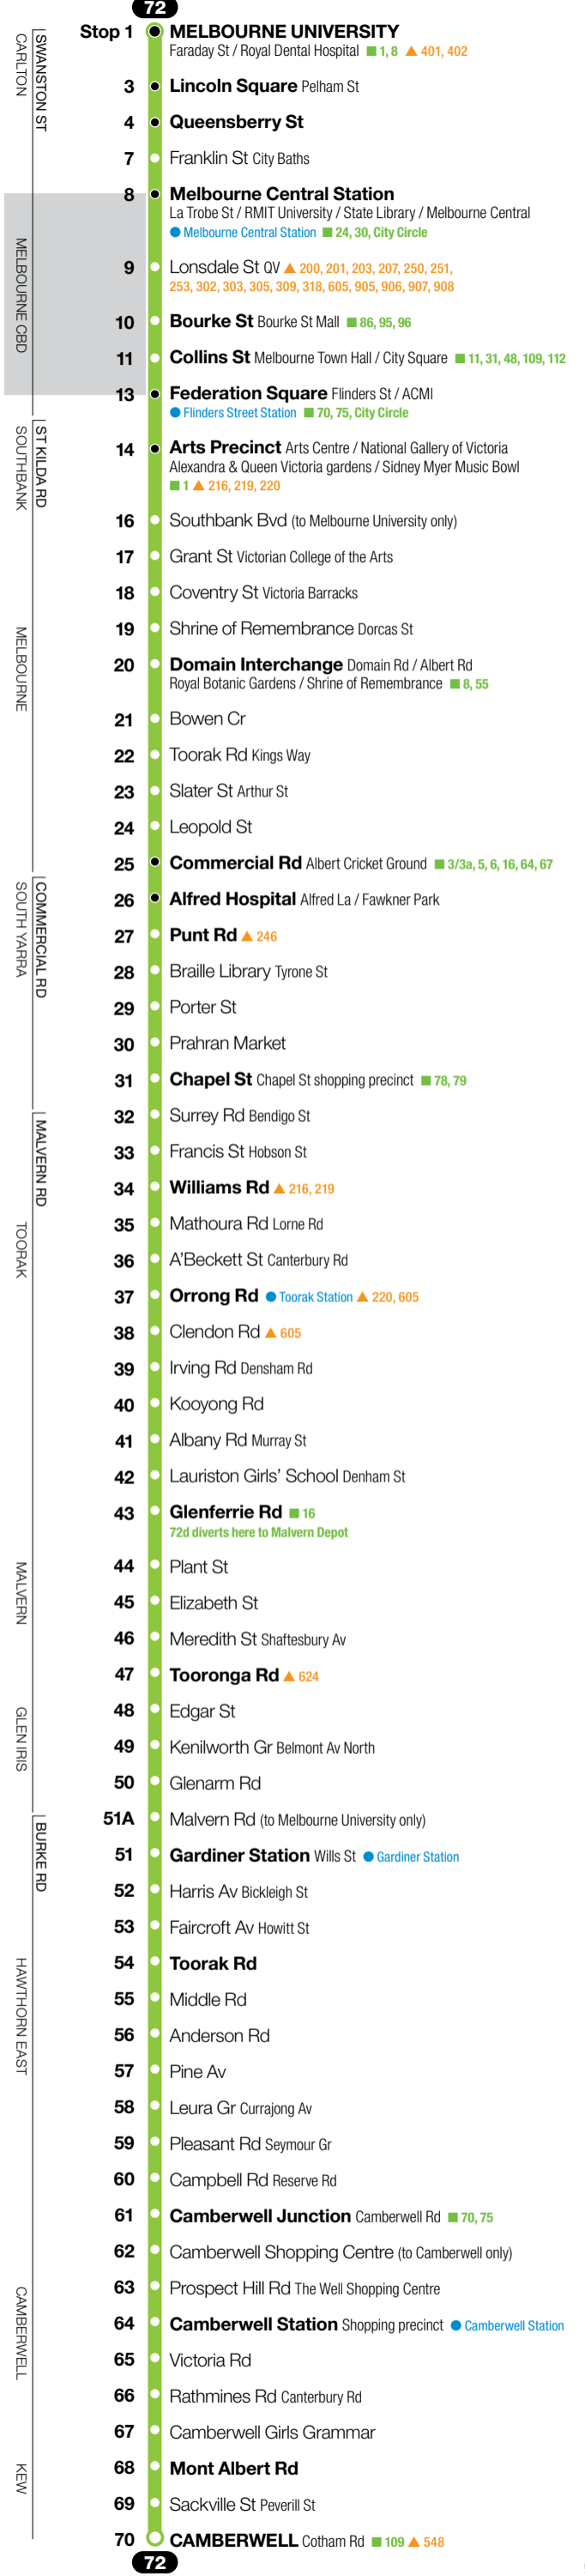

Zone 1

Ticketing zone

October 2011

Major stops in **bold**. Not all travelled streets / suburbs shown. Not to scale.

For train, tram and bus information call **131 638 / (TTY) 9619 2727** (6am–midnight daily) or visit **metlinkmelbourne.com.au**