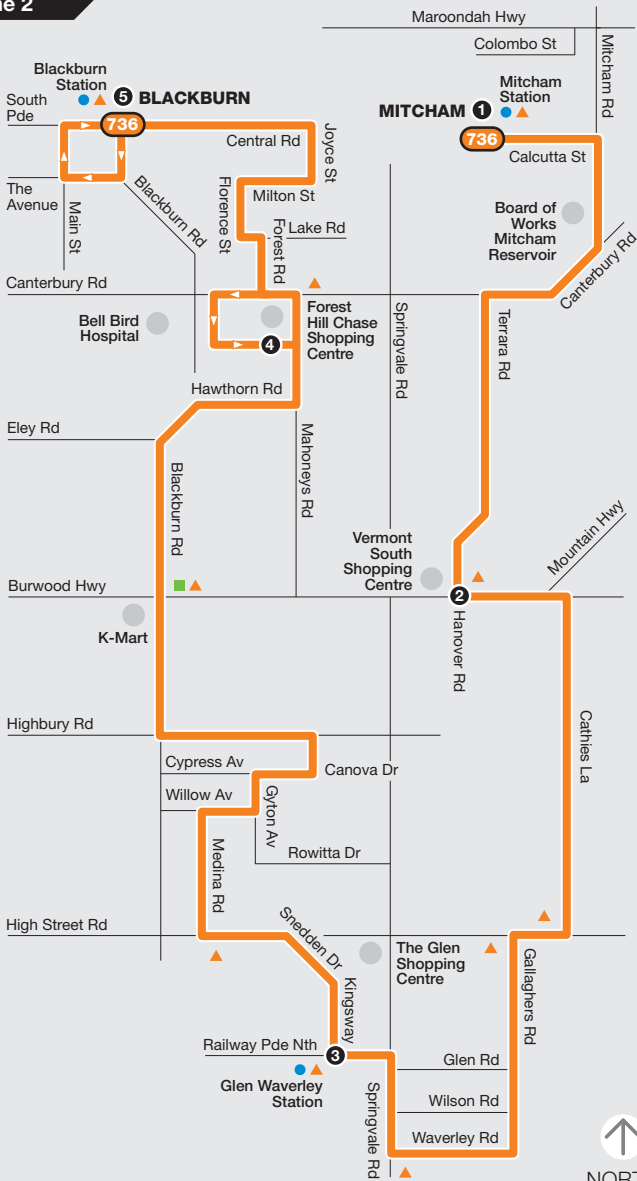

Mitcham – Blackburn

Route 736 via Vermont Sth > Glen Waverley > Forest Hill

Zone 2

011009

Ticketing zone

For further information call
131 638 / (TTY) 9619 2727
 (6am–midnight daily) or visit
metlinkmelbourne.com.au
 MAP NOT TO SCALE