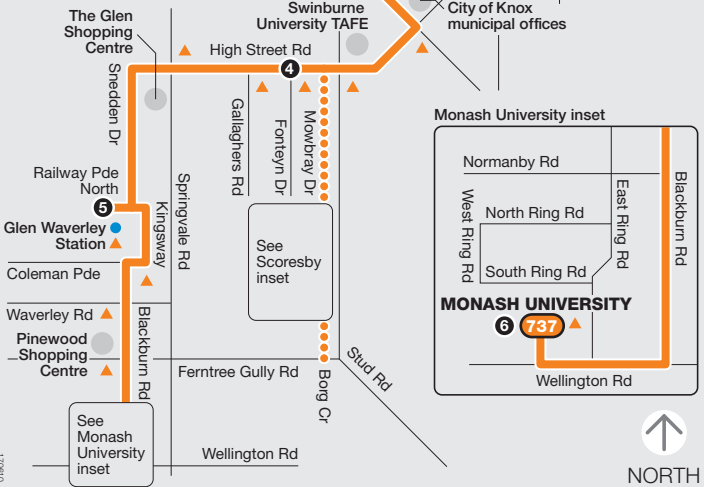

# Croydon – Monash University

Route 737 via Boronia > Knox City SC > Glen Waverley

## Zone 2

Route deviation

Ticketing zone

For further information call  
**131 638 / (TTY) 9619 2727**  
 (6am–midnight daily) or visit  
[metlinkmelbourne.com.au](http://metlinkmelbourne.com.au)  
 MAP NOT TO SCALE