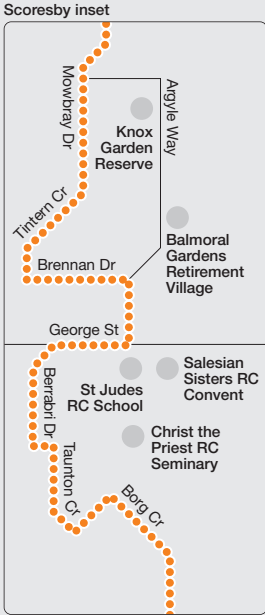

# Croydon – Monash University

Route 737 via Boronia > Knox City SC > Glen Waverley

## Zone 2

Route deviation

Ticketing zone

For further information call  
**131 638 / (TTY) 9619 2727**  
 (6am–midnight daily) or visit  
[metlinkmelbourne.com.au](http://metlinkmelbourne.com.au)  
 MAP NOT TO SCALE