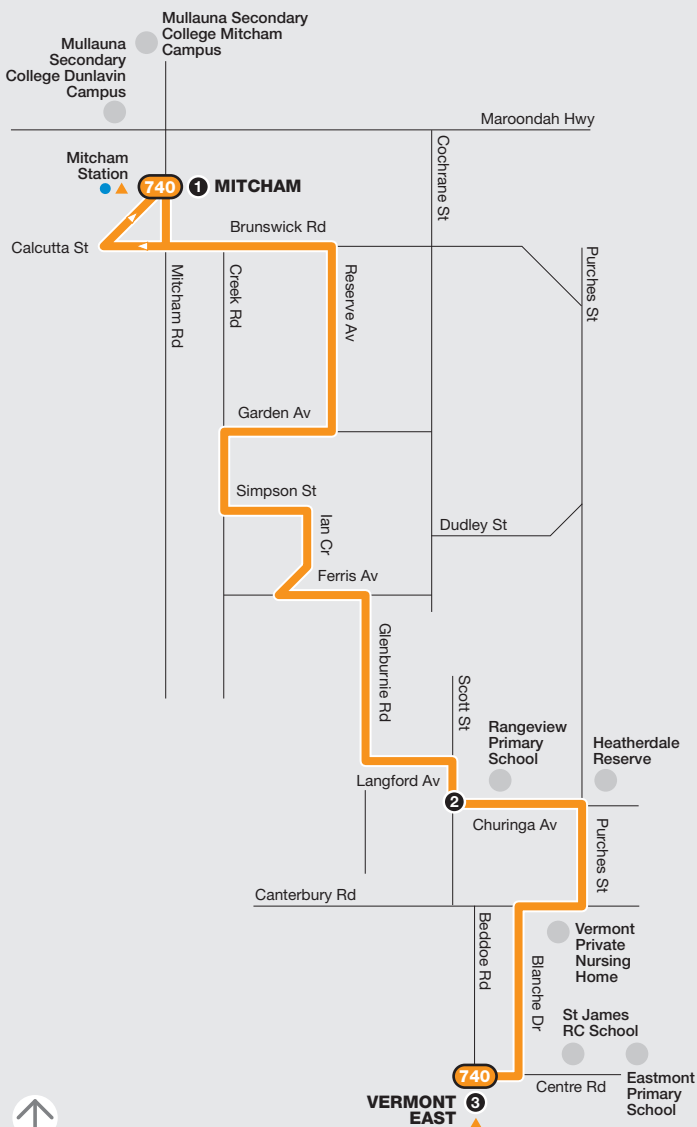

Mitcham – Vermont East

Route 740 via Reserve Av > Churinga Av

Zone 2

NORTH

Ticketing zones

Zone 1

Zone 1 or 2

Zone 2

Connecting train

Connecting tram

Connecting bus

Timing point

For further information call 131 638 / (TTY) 9619 2727 (6am–midnight daily) or visit metlinkmelbourne.com.au

MAP NOT TO SCALE