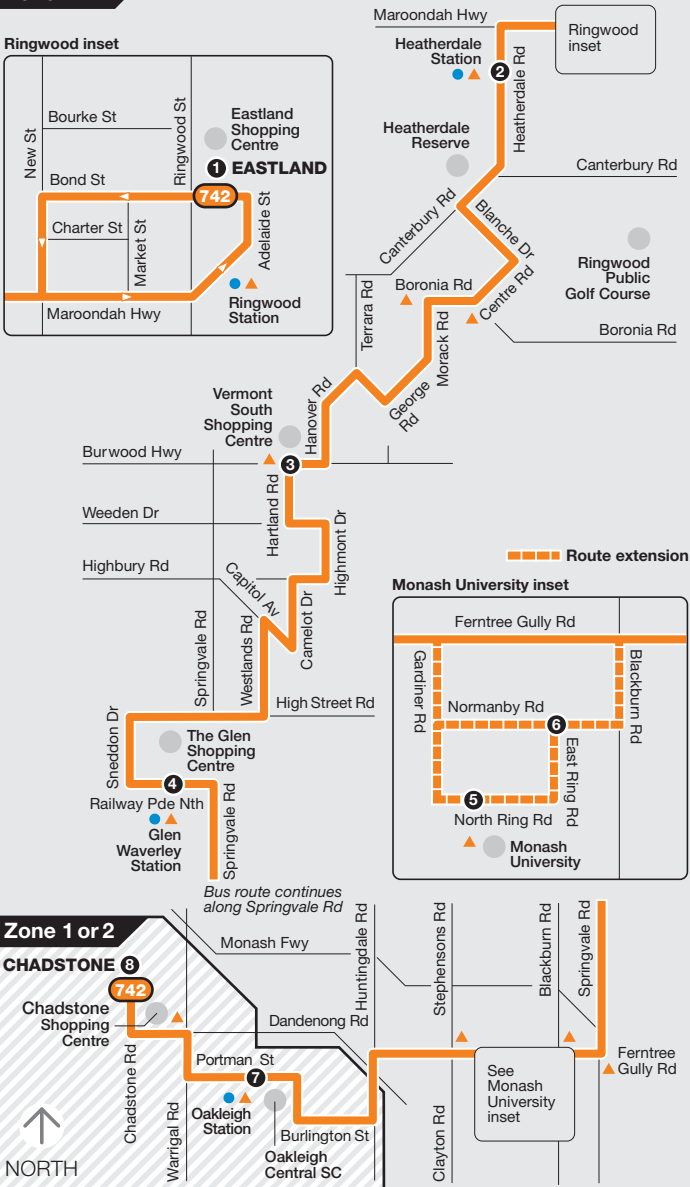

Eastland – Chadstone

Route 742 via Vermont Sth > Glen Waverley > Oakleigh

Zone 2

For further information call **131 638 / (TTY) 9619 2727** (6am–midnight daily) or visit metlinkmelbourne.com.au
MAP NOT TO SCALE