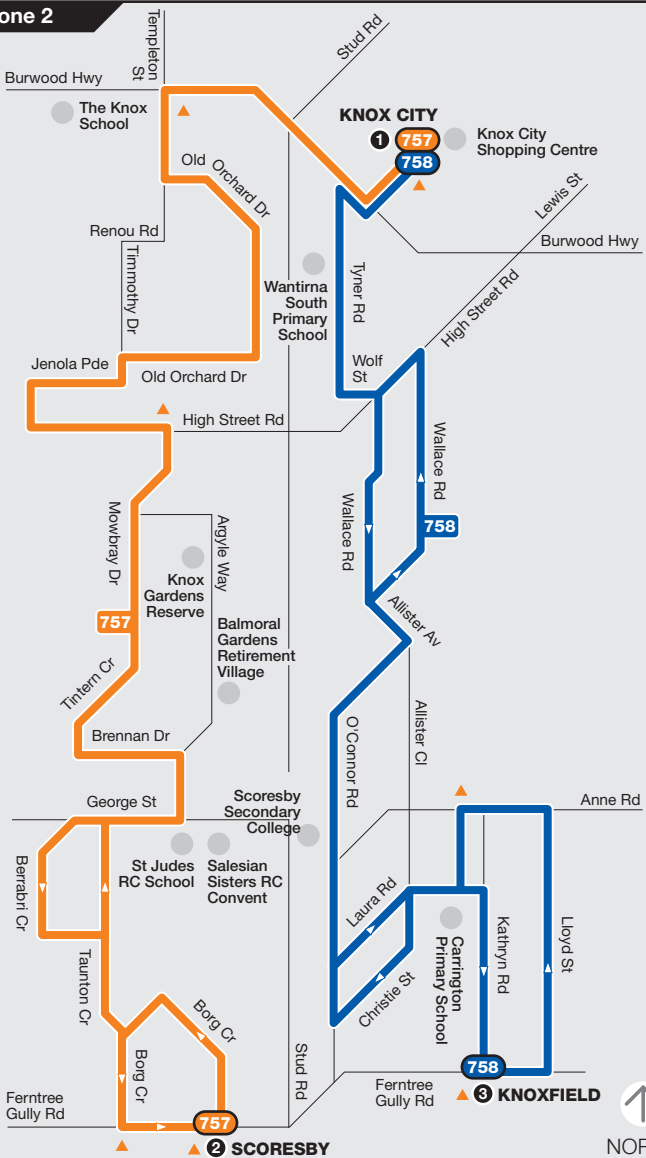

Knox City – Scoresby/Knoxfield

Route 757 via Old Orchard Dr

Route 758 via Wallace Rd

Zone 2

NORTH

Ticketing zone

Zone 2
Connecting bus
Timing point

For further information call **131 638 / (TTY) 9619 2727** (6am–midnight daily) or visit metlinkmelbourne.com.au
MAP NOT TO SCALE