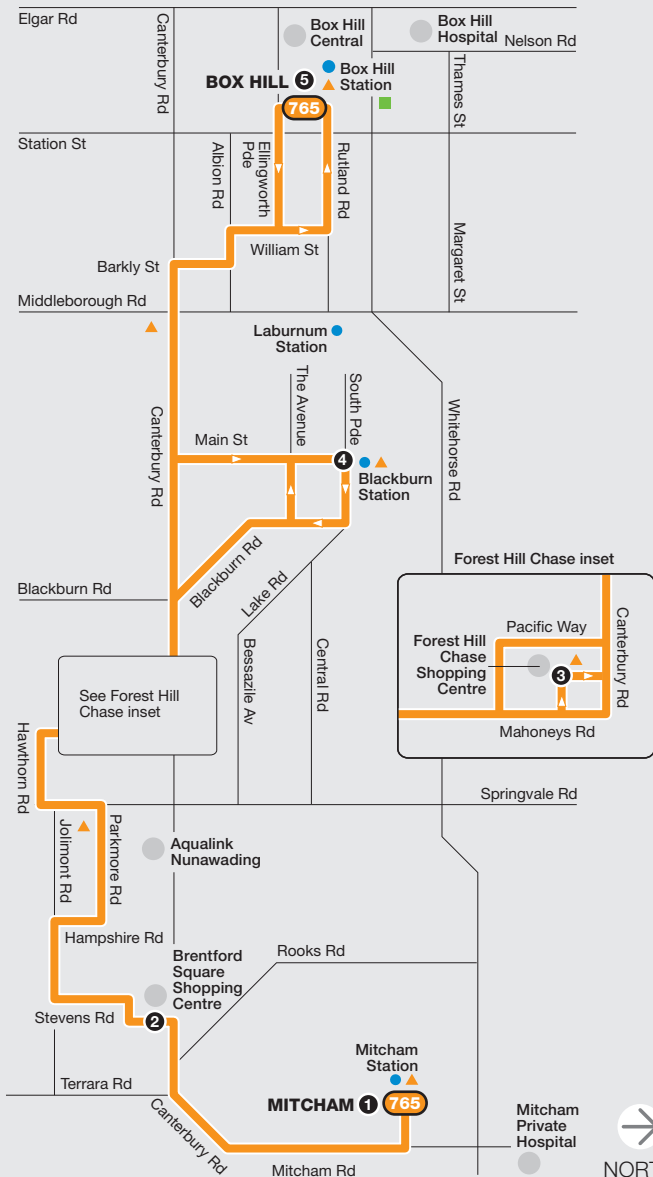

# Mitcham – Box Hill

Route 765 via Brentford Square > Forest Hill > Blackburn

## Zone 2

Ticketing zones

Zone 1

Zone 1 or 2

Zone 2

Connecting train

Connecting tram

Connecting bus

Timing point

For further information call  
131 638 / (TTY) 9619 2727  
(6am–midnight daily) or visit  
[metlinkmelbourne.com.au](http://metlinkmelbourne.com.au)

MAP NOT TO SCALE